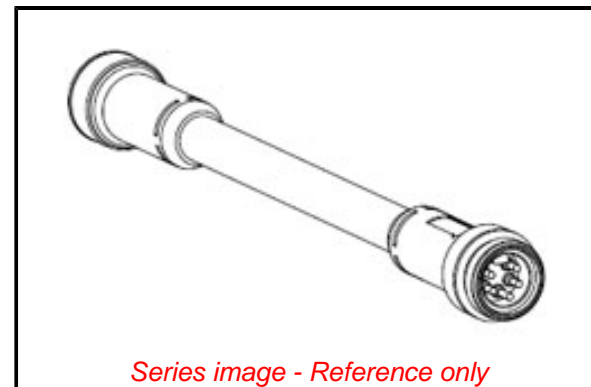

PLEASE CHECK WWW.MOLEX.COM FOR LATEST PART INFORMATION

Part Number: [1300250122](#)
Status: **Active**
Overview: [Brad Mini-Change Connectors](#)
Description: Mini-Change Double-Ended Cordset, 5 Poles, Male (Straight) to Female (Straight), 15 and 18 AWG, DeviceNet Thick (Trunk) Cable, 50.0m (164.04') Length

Documents:

[Drawing (PDF)](#) [RoHS Certificate of Compliance (PDF)](#)

Agency Certification

CSA LR6837
UL E152210

General

Product Family Industrial Cordsets
Series [130025](#)
Connector End A Mini-Change
Connector End B Mini-Change
IP Rating IP67
Material - Contact Copper Alloy
Overview [Brad Mini-Change Connectors](#)
Product Name DeviceNet Trunk, Mini-Change
Region Europe
Type Double Ended
UPC 78678837190

Physical

Cable Diameter 12.10mm (.480")
Cable Length 50.0m (164.04')
Color - Cable Jacket Gray
Coupling Style Threaded
Gender Female-Male
Keyway Single
LED Indicator No
Material - Cable Jacket PVC
Material - Connector Body PVC
Material - Coupling Nut Die-Cast Zinc
Material - Plating Mating Gold
Net Weight 8848.959/g
Orientation Straight to Straight
Poles 5
Temperature Range - Operating -20°C to +80°C
Wire Size AWG 15, 18
Wire/Cable Type Thick (Trunk)

Electrical

Current - Maximum per Contact 4.0A
Voltage - Maximum 300V AC/DC

Material Info

Engineering Number DN11A-M500

Reference - Drawing Numbers

Sales Drawing 1300250051-000, SD-130025-001

Series image - Reference only

EU ELV

Not Relevant

EU RoHS

Compliant with Exemption 6(c)

REACH SVHC

Not Contained Per - ECHA_01_2020 (16 January 2020)

Halogen-Free

Status

Not Low-Halogen

For more information, please visit [Contact US](#)

China ROHS

50 Image

ELV

Not Relevant

RoHS Phthalates

Not Contained

Search Parts in this Series

[130025 Series](#)