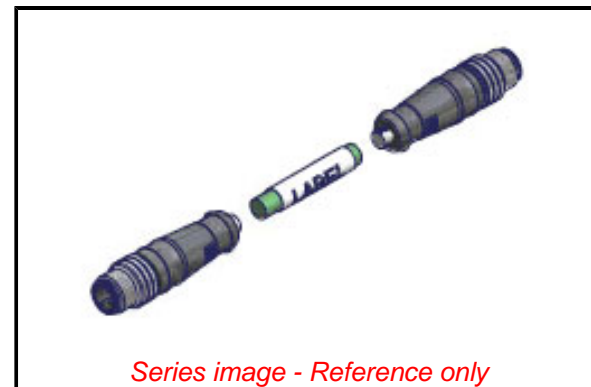

PLEASE CHECK WWW.MOLEX.COM FOR LATEST PART INFORMATION

Part Number: [1200490417](#)
Status: **Active**
Overview: Brad® Ethernet Solutions
Description: Micro-Change (M12) Double-Ended Cordset, 4 Poles, Male (Straight) to Male (Straight), 26 AWG, PVC Cable, 1.0m (3.28') Length

Documents:

[Drawing (PDF)](#) [RoHS Certificate of Compliance (PDF)](#)

Agency Certification

UL E361772

General

Product Family Industrial Cordsets
Series [120049](#)
Connector End A Micro-Change (M12)
Connector End B Micro-Change (M12)
IP Rating IP67
Material - Contact Copper Alloy
Overview [Brad® Ethernet Solutions](#)
Performance Category 5e
Product Name Micro-Change (M12)
Region America, Asia, Europe
Type Double Ended
UPC 883906170127

Physical

Cable Diameter 6.35mm (.250")
Cable Length 1.0m (3.28')
Color - Cable Jacket Blue Green
Coupling Style Threaded
Gender Male-Male
Keyway D-coded
LED Indicator No
Material - Cable Jacket PVC
Material - Connector Body TPU
Material - Coupling Nut Nickel-plated Brass
Material - O-Ring Fluoro-elastomer
Material - Plating Mating Gold
Net Weight 71.214/g
Orientation Straight to Straight
Poles 4
Temperature Range - Operating -25°C to +75°C
Wire Size AWG 26
Wire/Cable Type Unshielded-Bonded

Electrical

Current - Maximum per Contact 1.5A
Voltage - Maximum 125V

Material Info

Engineering Number E11A06002M010

Reference - Drawing Numbers

Sales Drawing SD-120049-001-001

EU ELV

Not Relevant

EU RoHS

Compliant with Exemption 6(c)

REACH SVHC

Contained Per - ECHA_01_2020 (16 January 2020)

Lead

Halogen-Free

Status

Not Low-Halogen

For more information, please visit [Contact US](#)

China ROHS

ELV

RoHS Phthalates

China RoHS

50 Image

Not Relevant

Not Contained

Search Parts in this Series

[120049 Series](#)