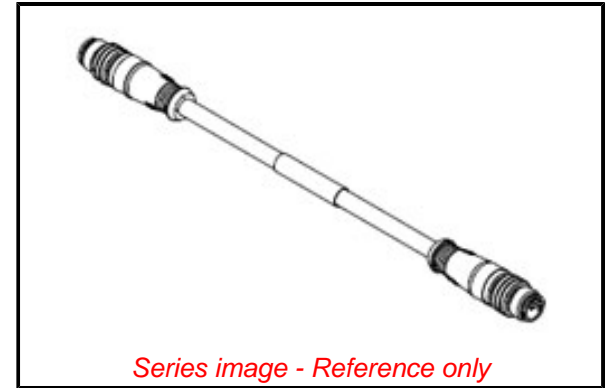

PLEASE CHECK WWW.MOLEX.COM FOR LATEST PART INFORMATION

Part Number: [1300480095](#)
Status: **Active**
Overview: Brad Industrial Ethernet Solutions
Description: Micro-Change (M12) Double-Ended Cordset, 4 Poles, Male (Straight) to Male (Straight), 24 AWG, TPE Cable, 1.0m (3.28') Length

Physical

Cable Diameter	5.59mm (.220")
Cable Length	1.0m (3.28')
Color - Cable Jacket	Teal
Coupling Style	Threaded
Gender	Male-Male
Keyway	D-coded
LED Indicator	No
Material - Cable Jacket	TPE
Material - Connector Body	TPE
Material - Coupling Nut	Nickel-plated Brass
Material - Plating Mating	Gold
Net Weight	325.000/g
Orientation	Straight to Straight
Poles	4
Temperature Range - Operating	-25°C to +75°C
Wire Size AWG	24
Wire/Cable Type	Shielded-Stranded

Electrical

Current - Maximum per Contact	1.5A
Voltage - Maximum	250V

Material Info

Engineering Number E11A06004M010

Reference - Drawing Numbers

Sales Drawing 1300480095-00P, SD-130048-001

Series image - Reference only