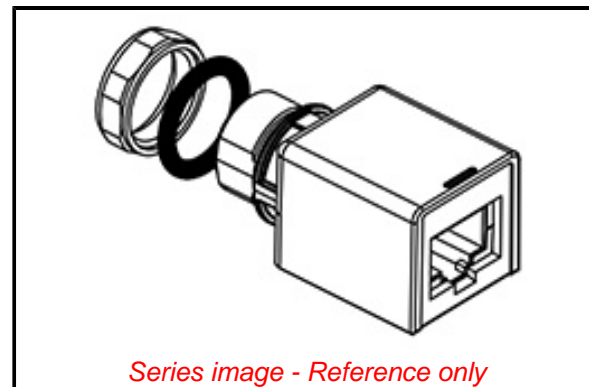

Physical

Coupling Type	Internal Thread
Gender	Female
Keyway	D-coded
Length	0.0460m
Material - Component	Nylon
Mounting Thread Size	M16
Net Weight	47.627/g
Orientation	Straight
Panel Mount	Back
Poles	N/A
Temperature Range - Operating	-5°C to +60°C
Wire Size AWG	N/A
Wire/Cable Type	N/A

Electrical

Current - Maximum per Contact	N/A
Voltage - Maximum	N/A

Material Info

Engineering Number	ER1PADAPTER
--------------------	-------------

Reference - Drawing Numbers

Sales Drawing	SD-130054-003
---------------	---------------