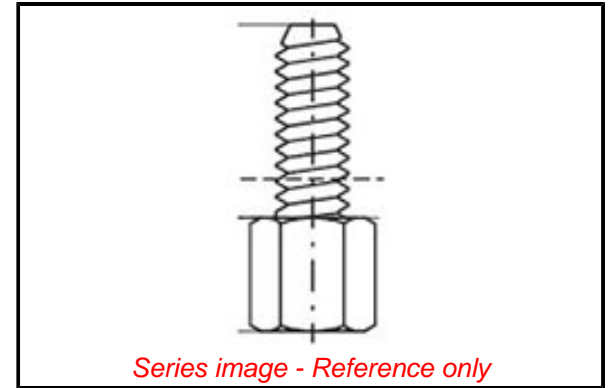

PLEASE CHECK WWW.MOLEX.COM FOR LATEST PART INFORMATION

Part Number: [1727040093](#)
Status: **Active**
Overview: [FCT D-Sub Connectors](#)
Description: FCT Female Screw Lock, 4-40-UNC Inner and Outer Thread, 12.70mm Length, Tin-Plated Steel

Documents:

[Brochure (PDF)](#)

[RoHS Certificate of Compliance (PDF)](#)

General

Product Family	D-Sub Products
Series	172704
Accessory Type	Locking Mechanism
IP Rating	N/A
Overview	FCT D-Sub Connectors
Product Category	Accessories
Product Name	FCT Products
UPC	889056020046

Physical

Material - Body	Steel
Net Weight	1.100/g
Packaging Type	Bag
Thread Size	4-40 UNC / 4-40 UNC
Thread Type	Standard

Material Info

Engineering Number	F-GSCH1/5SN

EU ELV

Not Relevant

EU RoHS

Compliant with Exemption 6(a)-I

REACH SVHC

Contained Per -
D(2020)9139-DC (19
Jan 2021)

Lead

Halogen-Free

Status

Low-Halogen

For more information, please visit [Contact US](#)

China ROHS

Not Relevant

ELV

Not Relevant

RoHS Phthalates

Not Contained

Search Parts in this Series

[172704 Series](#)

Use With

FCT D-Sub Connector