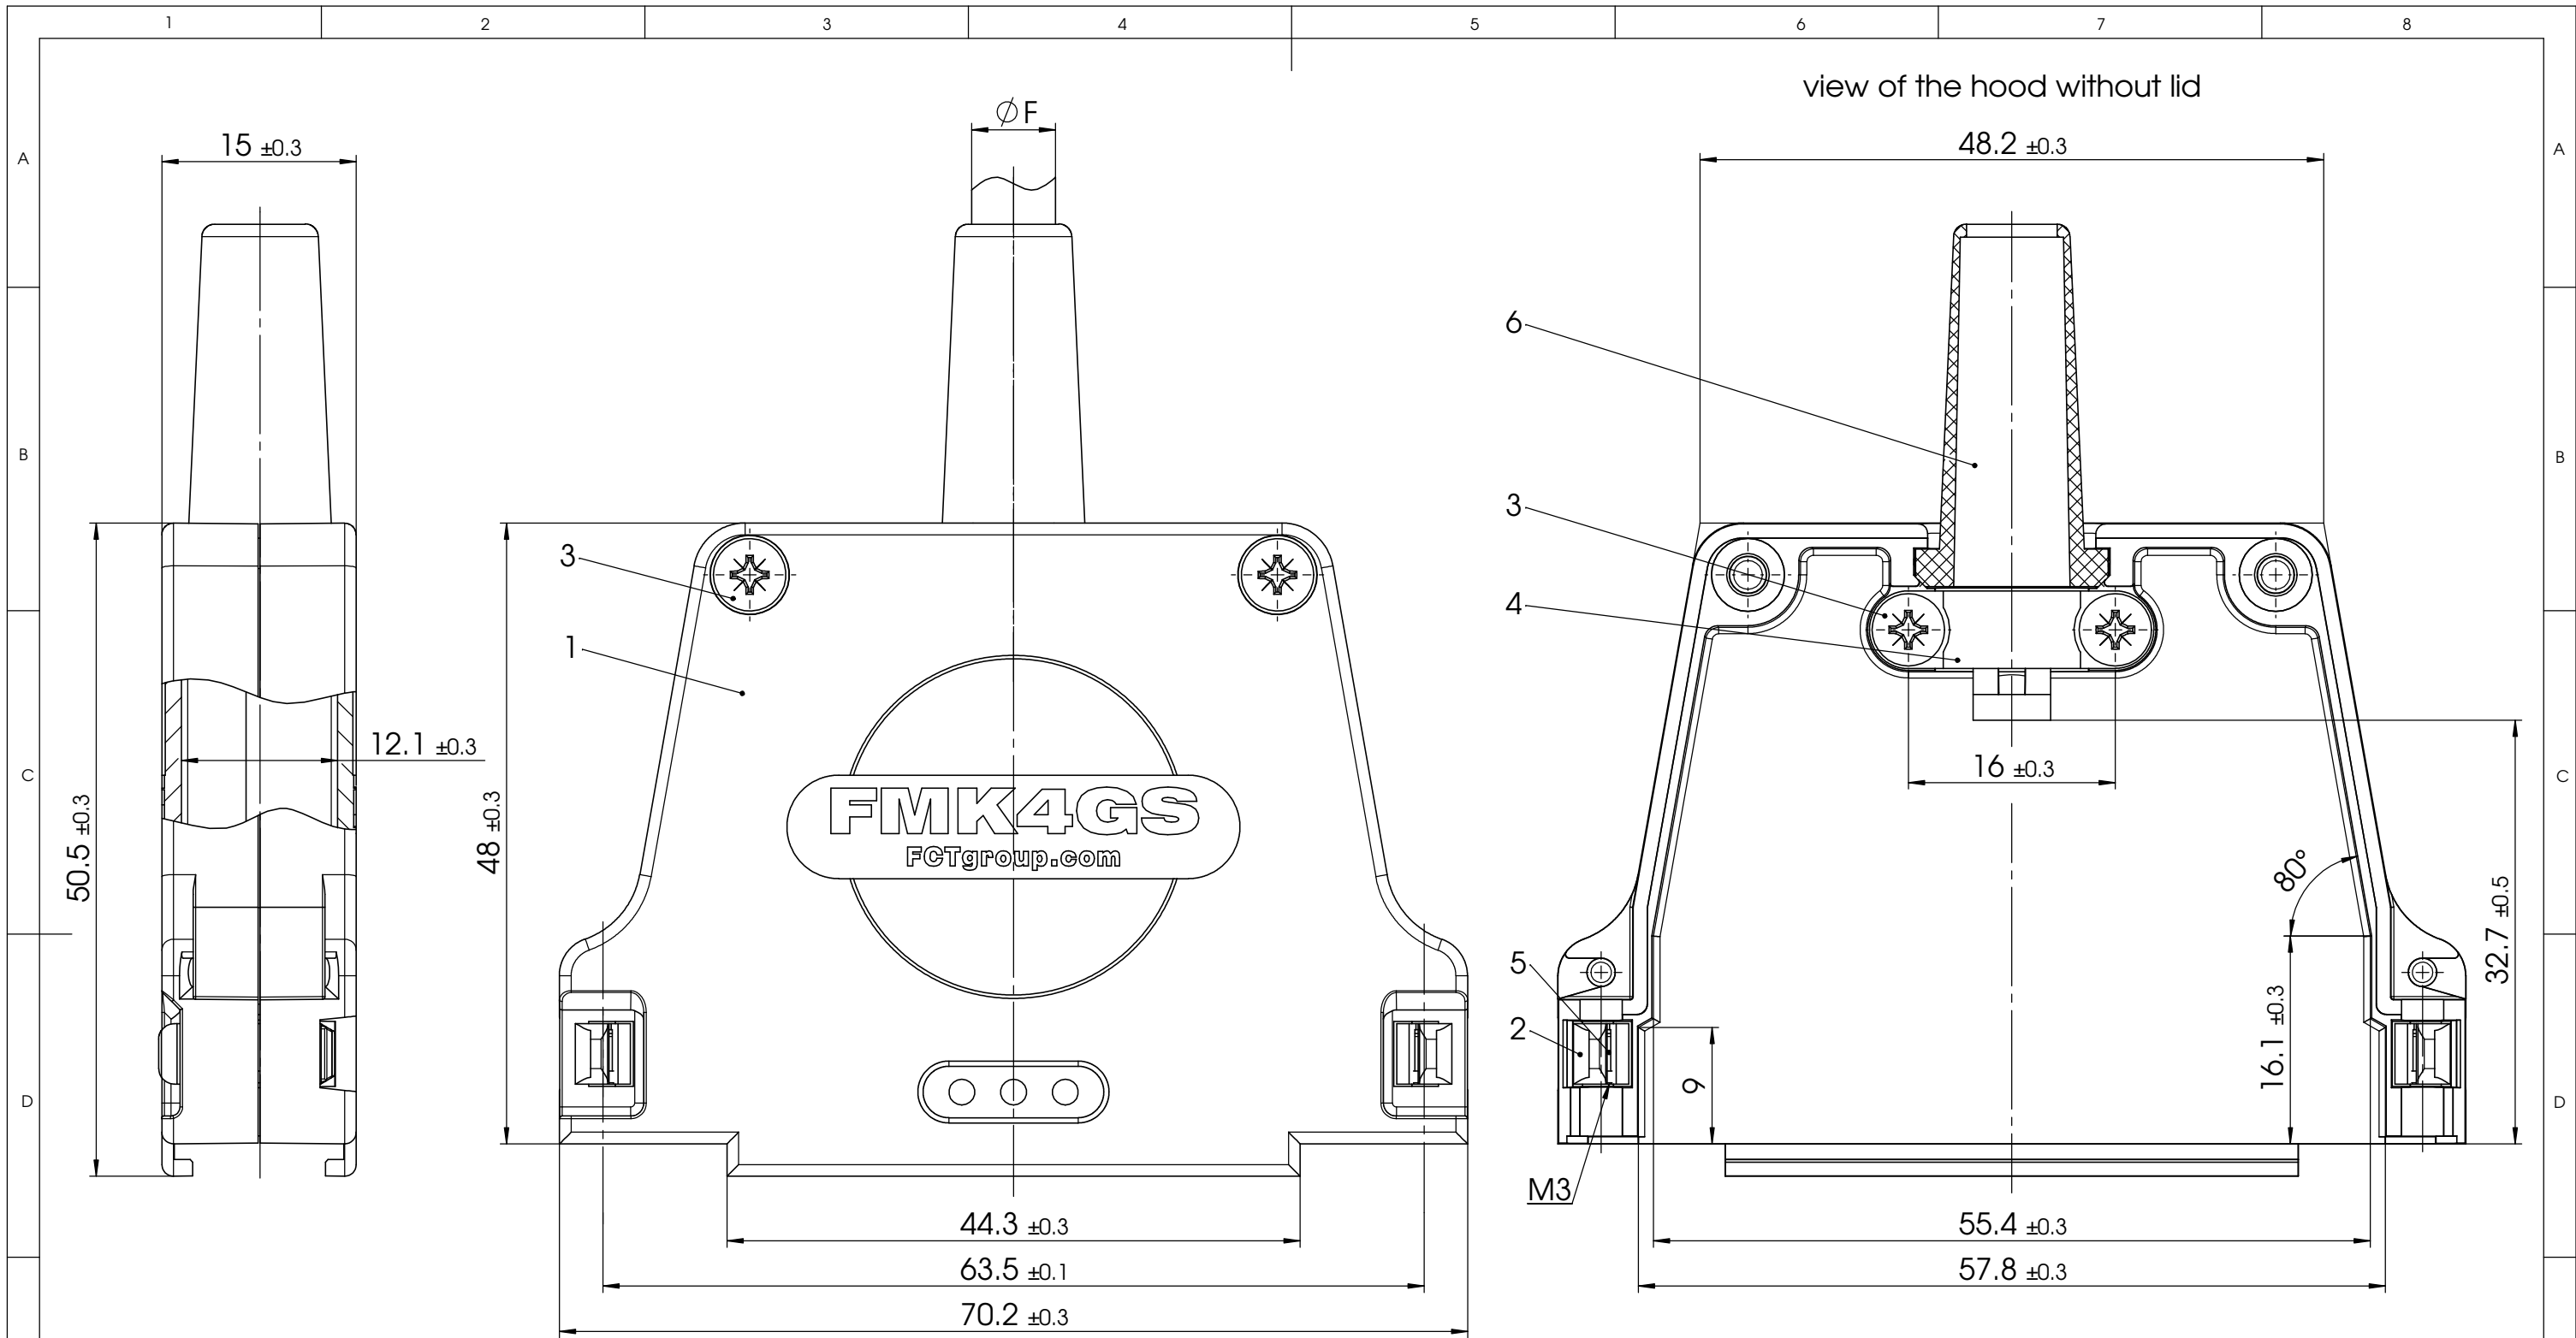

ØF1 = Cable diameter without rubber bushing  $\varnothing 8.5 - \varnothing 12.5$  mm  
 ØF2 = Cable diameter with rubber bushing max.  $\varnothing 9$  mm

max. torque are 40 Ncm  
 Part-No. 6 not mounted

No.	St.	Part	Type	Description/Material	Surface plating/Colour/Class
6	1	Rubber bushing	Elastomer		black
5	2	Threaded insert	M3 / Brass		blank
4	1	Cable clamp	Steel		tin plated
3	4	Screw	Case hardened steel		zinc plated
2	2	Catch spring	Polyester		black
1	1	Hood	FMK4GS / Zinc die-cast		nickel plated

				SCALE	TITLE
		Measurement without tolerance acc. to ISO 2768-m NAME / DATE DRAWN cschoening 15-08-2011 CHECKED Anke.Meyer-Richter 22-10-2012		2:1	Metal Hood
				DWG.NO.	REV.
		fctgroup.com		FMK4GS-K1393	1
1				REPLACEMENT FOR:	PAGES 1