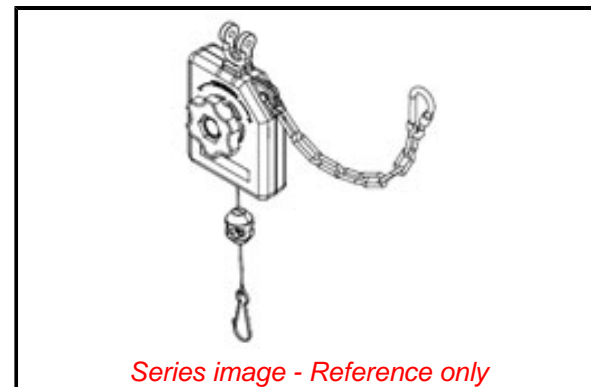

PLEASE CHECK WWW.MOLEX.COM FOR LATEST PART INFORMATION

Part Number: [1301730037](#)
Status: **Active**
Overview: [Aero-Motive Retractors](#)
Description: Aero-Motive Light Industrial Duty Retractor, Weight Range 0.5-0.9kg (1.0-2.0 lb), 3.05m (10.0') Travel

Documents:

[Drawing (PDF)](#) [RoHS Certificate of Compliance (PDF)](#)

General

Product Family	Tool Supports
Series	130173
Cable Length	3.05m (10.0')
Duty	Light
Overview	Aero-Motive Retractors
Product Name	Aero-Motive
Type	Retractors
UPC	78678858864

Physical

Cable Diameter	N/A
Cable Movement	Constant Retraction
Drum Lock	None
Material - Housing	ABS
Mounting Style	Hanging
Packaging Type	Carton
Travel Distance	3.05m (10.0')
Weight Range	0.5-0.9kg (1.0-2.0 lb)
Wire/Cable Type	Nylon Cord

Material Info

Engineering Number	RB210

Reference - Drawing Numbers

Sales Drawing	SD-130173-001

Series image - Reference only

EU ELV

Not Reviewed

EU RoHS

Not Reviewed

REACH SVHC

Not Reviewed

Halogen-Free

Status

Not Reviewed

For more information, please visit [Contact US](#)

China ROHS

Not Reviewed

ELV

Not Reviewed

RoHS Phthalates

Not Reviewed

Search Parts in this Series

[130173 Series](#)

PLEASE CHECK WWW.MOLEX.COM FOR LATEST PART INFORMATION