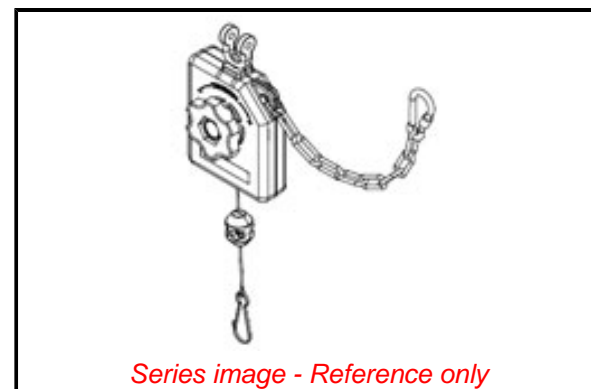

PLEASE CHECK WWW.MOLEX.COM FOR LATEST PART INFORMATION

Part Number: [1301730050](#)
Status: **Active**
Overview: [Aero-Motive Retractors](#)
Description: Aero-Motive Light Industrial Duty Retractor, Weight Range 0.9-1.8kg (2.0-4.0 lb), 1.60m (5.25') Travel

Documents:

[Drawing (PDF)](#) [RoHS Certificate of Compliance (PDF)](#)

General

Product Family	Tool Supports
Series	130173
Cable Length	1.60m (5.24')
Duty	Light
Exclude SD Check	Yes
Overview	Aero-Motive Retractors
Product Name	Aero-Motive
Type	Retractors
UPC	78678858884

Physical

Cable Diameter	N/A
Cable Movement	Constant Retraction
Drum Lock	None
Material - Housing	ABS
Mounting Style	Hanging
Packaging Type	Carton
Travel Distance	1.60m (5.25')
Weight Range	0.9-1.8kg (2.0-4.0 lb)
Wire/Cable Type	Nylon Cord

Material Info

Engineering Number	RB4SC

Reference - Drawing Numbers

Sales Drawing	SD-130173-001

Series image - Reference only

EU ELV

Not Reviewed

EU RoHS

Not Reviewed

REACH SVHC

Not Reviewed

Halogen-Free

Status

Not Reviewed

For more information, please visit [Contact US](#)

China ROHS

Not Reviewed

ELV

Not Reviewed

RoHS Phthalates

Not Reviewed

Search Parts in this Series

[130173 Series](#)

PLEASE CHECK WWW.MOLEX.COM FOR LATEST PART INFORMATION