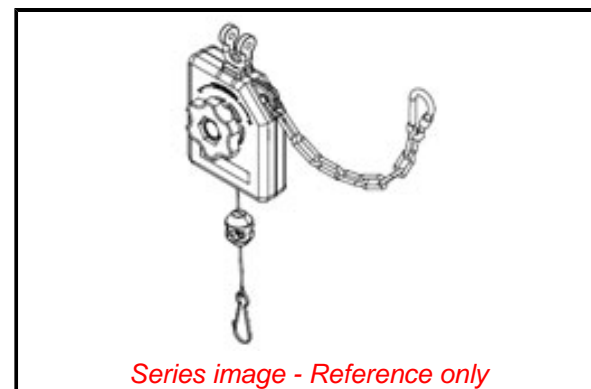

PLEASE CHECK WWW.MOLEX.COM FOR LATEST PART INFORMATION

Part Number: [1301730061](#)
Status: **Active**
Overview: [Aero-Motive Retractors](#)
Description: Aero-Motive Light Industrial Duty Retractor, Weight Range 2.7-3.6kg (6.0-8.0 lb), 2.00m (6.60') Travel

Documents:

[Drawing \(PDF\)](#) [RoHS Certificate of Compliance \(PDF\)](#)

General

Product Family	Tool Supports
Series	130173
Cable Length	2.0m (6.56')
Duty	Light
Overview	Aero-Motive Retractors
Product Name	Aero-Motive
Type	Retractors
UPC	78678858899
Physical	
Cable Diameter	N/A
Cable Movement	Constant Retraction
Drum Lock	None
Material - Housing	ABS
Mounting Style	Hanging
Net Weight	1.586/kg
Packaging Type	Carton
Travel Distance	2.0m (6.60')
Weight Range	2.7-3.6kg (6.0-8.0 lb)
Wire/Cable Type	Nylon-covered Steel Cable
Material Info	
Engineering Number	RF8
Reference - Drawing Numbers	
Sales Drawing	SD-130173-002