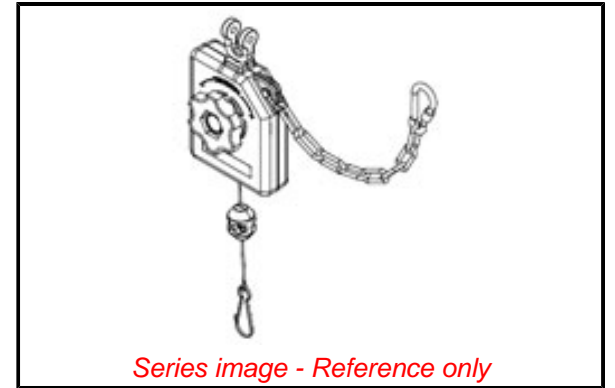

PLEASE CHECK WWW.MOLEX.COM FOR LATEST PART INFORMATION

Part Number: [1301730069](#)
Status: **Active**
Overview: Aero-Motive Retractors
Description: Aero-Motive Light Industrial Duty Retractor with Locks, Weight Range 1.8-2.7kg (4.0-6.0 lb), 2.00m (6.60') Travel

Documents:

[Drawing (PDF)](#) [RoHS Certificate of Compliance (PDF)](#)

General

Product Family	Tool Supports
Series	130173
Cable Length	2.0m (6.56')
Duty	Light
Overview	<u>Aero-Motive Retractors</u>
Product Name	Aero-Motive
Type	Retractors
UPC	78678858909

Physical

Cable Diameter	N/A
Cable Movement	Constant Ratchet, Ratchet Lock On
Drum Lock	None
Material - Housing	ABS
Mounting Style	Hanging
Net Weight	1.487/kg
Packaging Type	Carton
Travel Distance	2.0m (6.60')
Weight Range	1.8-2.7kg (4.0-6.0 lb)
Wire/Cable Type	Nylon-covered Steel Cable

Material Info

Engineering Number RFL6

Reference - Drawing Numbers

Sales Drawing SD-130173-002

Series image - Reference only

EU ELV

Not Relevant

EU RoHS

Not Reviewed

REACH SVHC

Not Reviewed

Halogen-Free

Status

Not Reviewed

For more information, please visit [Contact US](#)

China ROHS

Not Reviewed

ELV

Not Relevant

RoHS Phthalates

Not Reviewed

Search Parts in this Series

[130173 Series](#)