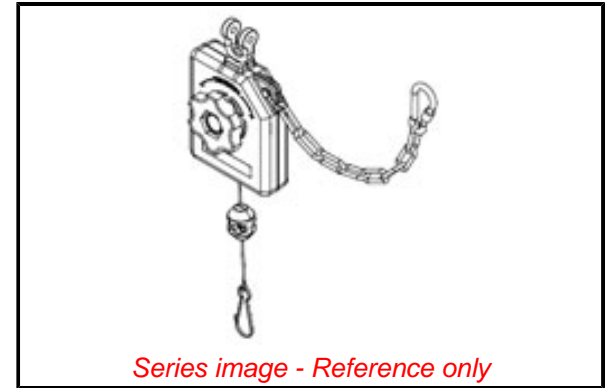

PLEASE CHECK WWW.MOLEX.COM FOR LATEST PART INFORMATION

Part Number: [1301730074](#)
Status: **Active**
Overview: Aero-Motive Retractors
Description: Aero-Motive Light Industrial Duty Retractor with Locks, Weight Range 2.7-3.6kg (6.0-8.0 lb), 2.00m (6.60') Travel

Documents:

[Drawing (PDF)](#) [RoHS Certificate of Compliance (PDF)](#)

General

Product Family	Tool Supports
Series	130173
Cable Length	2.0m (6.56')
Duty	Light
Overview	<u>Aero-Motive Retractors</u>
Product Name	Aero-Motive
Type	Retractors
UPC	78678858914

Physical

Cable Diameter	N/A
Cable Movement	Constant Ratchet, Ratchet Lock On
Drum Lock	None
Material - Housing	ABS
Mounting Style	Hanging
Net Weight	10834.950/g
Packaging Type	Carton
Travel Distance	2.0m (6.60')
Weight Range	2.7-3.6kg (6.0-8.0 lb)
Wire/Cable Type	Nylon-covered Steel Cable

Material Info

Engineering Number RFL8

Reference - Drawing Numbers

Sales Drawing SD-130173-002

EU ELV

Not Relevant

EU RoHS

Not Reviewed

REACH SVHC

Not Reviewed

Halogen-Free

Status

Not Reviewed

For more information, please visit [Contact US](#)

China ROHS

Not Reviewed

ELV

Not Relevant

RoHS Phthalates

Not Reviewed

Search Parts in this Series

[130173 Series](#)