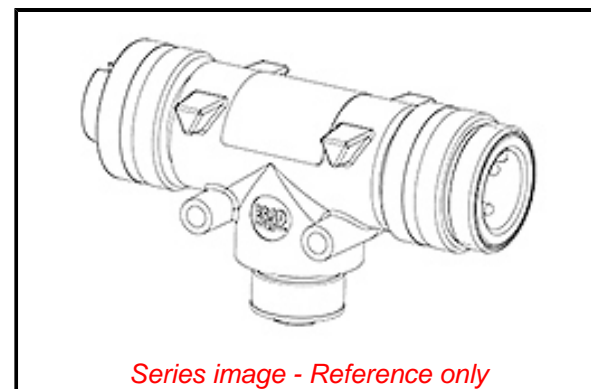

Physical

Drop Connector BradPowerA-Size (7/8"-M22)
 Drop Gender Female
 Keyway Single
 Left Trunk Connector BradPower D-Size (1 3/8"-M35)
 Left Trunk Gender Female
 Leg 1 Length N/A
 Leg 2 Length N/A
 Material - Cable Jacket N/A
 Material - Connector Body PVC
 Material - Coupling Nut Anodized Aluminum
 Poles 4
 Right Trunk Connector BradPower D-Size (1 3/8"-M35)
 Right Trunk Gender Male
 Temperature Range - Operating -20°C to +90°C

Electrical

Current - Maximum per Contact 15.0A, 32.0A
 Voltage - Maximum 600V AC/DC

Material Info

Engineering Number TC40140-200G

Reference - Drawing Numbers

Sales Drawing SD-130068-022

Series image - Reference only