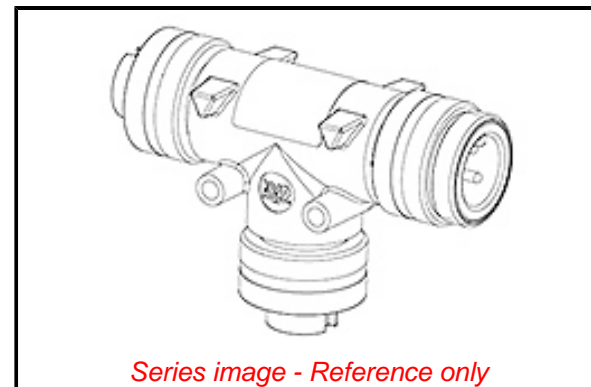

Physical

Drop Connector BradPower D-Size (1 3/8"-M35)
 Drop Gender Female
 Keyway Single
 Left Trunk Connector BradPower D-Size (1 3/8"-M35)
 Left Trunk Gender Female
 Leg 1 Length N/A
 Leg 2 Length N/A
 Material - Cable Jacket N/A
 Material - Connector Body PVC
 Material - Coupling Nut Anodized Aluminum
 Poles 4
 Right Trunk Connector BradPower D-Size (1 3/8"-M35)
 Right Trunk Gender Male
 Temperature Range - Operating -20°C to +90°C

Electrical

Current - Maximum per Contact 32.0A
 Voltage - Maximum 600V AC/DC

Material Info

Engineering Number TC40C40-200G

Reference - Drawing Numbers

Sales Drawing SD-130068-023

Series image - Reference only