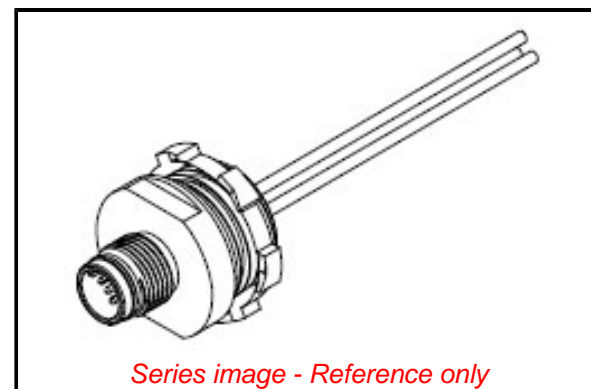

PLEASE CHECK WWW.MOLEX.COM FOR LATEST PART INFORMATION

Part Number: [1200840008](#)
Status: **Active**
Overview: Brad Ultra-Lock Connection System
Description: Ultra-Lock (M12) Male Receptacle, 4 Poles, 1/2" - 14 NPT Mounting Threads, 22 AWG PVC Leads, 0.30m (11.81") Length

Physical

Coupling Type External Thread
 Gender Male
 Keyway Single
 Length 0.30m
 Material - Component Nickel-plated Brass
 Mounting Thread Size 1/2" - 14 NPT
 Orientation Straight
 Panel Mount Front
 Poles 4
 Temperature Range - Operating -25°C to +90°C
 Wire Size AWG 22
 Wire/Cable Type Leads, UL 1061

Electrical

Current - Maximum per Contact 4.0A
 Voltage - Maximum 250V AC/DC

Material Info

Engineering Number WR4006A18C300

Reference - Drawing Numbers

Sales Drawing SD-120084-028-001

Series image - Reference only