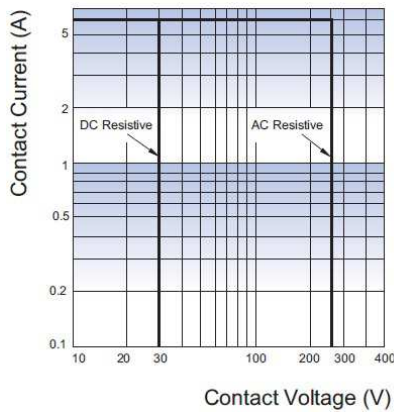

OUTPUT data

Max breaking capacity AC1	1500VA
Min breaking capacity AC1	1W
Max Switching voltage	250VAC / 30VDC
Continuos current	6A

APPROVALS

File E356484

TECHNICAL DRAWINGS

Wiring diagram

PCB Layout

ACCESSORIES