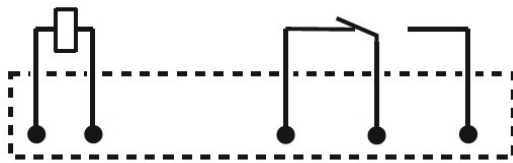

OUTPUT data

Max breaking capacity AC1	1500VA
Min breaking capacity AC1	1W
Max Switching voltage	250VAC / 30VDC
Continuos current	6A

APPROVALS

File E356484

TECHNICAL DRAWINGS

Wiring diagram

PCB Layout

ACCESSORIES