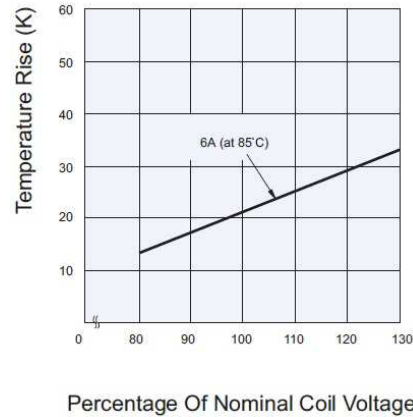

OUTPUT data

Max breaking capacity AC1	1500VA
Min breaking capacity AC1	1W
Max Switching voltage	250VAC / 30VDC
Continuos current	6A

APPROVALS

File E356484

TECHNICAL DRAWINGS

Wiring diagram

PCB Layout

ACCESSORIES