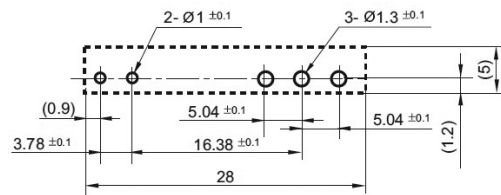

GENERAL DATA

Dimensioni

Width mm(in.)	5 (0.20)
Length mm(in.)	28 (1.10)
Height mm(in.)	15 (0.59)
Mounting type	PCB – plug-in

General Data

Mechanical endurance	1 x 10 ⁷ OPS
Dielectric strength Coil contact-circuit	4kVAC 60s
Contacts material	AgSnO ₂
Contact type	1CO contact (SPDT)

OUTPUT data

Max breaking capacity AC1	1500VA
Min breaking capacity AC1	1W
Max Switching voltage	250VAC / 30VDC
Continuos current	6A

APPROVALS

File E356484

TECHNICAL DRAWINGS

Wiring diagram

PCB Layout

ACCESSORIES

Additional items

Item	Description
88B2H3024U1	Empty socket SLIM relay: 6,3mm – in12-24VUC – screw system
88B2M1024U1	Empty socket SLIM relay: 5,1mm – in12-24VUC – no connectors
88B2M2024U1	Empty socket SLIM relay: 5,1mm – in12-24VUC – spring connectors
88B2M3024U1	Empty socket SLIM relay: 5,1mm – in12-24VUC – screw connectors