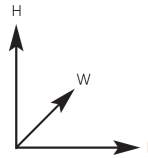

EURO 88RE

Article: **88RED012H1Z0**

ELECTROMECHANICAL SLIM RELAY (EMR)

- Input coil voltage **12VDC**
- Continuous current **6A**
- 1CO contact (SPDT) – 5mm thickness

GENERAL INFORMATION

Series	88RE
Item	88RED012H1Z0
Weight / Piece	5 g
Color	White
Q.ty p.pck.	100
Q.ty p. box	-

GENERAL DATA

Dimensioni

Width mm(in.)	5 (0.20)
Length mm(in.)	28 (1.10)
Height mm(in.)	15 (0.59)
Mounting type	PCB – plug-in

General Data

Mechanical endurance	1 x 10 ⁷ OPS
Dielectric strength Coil contact-circuit	4kVAC 60s
Contacts material	AgSnO ₂
Contact type	1CO contact (SPDT)