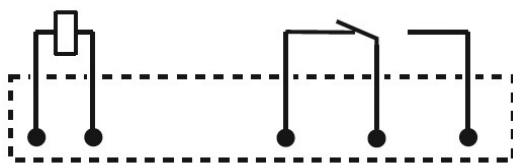

OUTPUT data

Max breaking capacity AC1	1500VA
Min breaking capacity AC1	1W
Max Switching voltage	250VAC / 30VDC
Continuos current	6A

APPROVALS

File E356484

TECHNICAL DRAWINGS

Wiring diagram

PCB Layout

ACCESSORIES

Additional items

Item	Description
88B2H3024U1	Empty socket SLIM relay: 6,3mm – in12-24VUC – screw system
88B2M1024U1	Empty socket SLIM relay: 5,1mm – in12-24VUC – no connectors
88B2M2024U1	Empty socket SLIM relay: 5,1mm – in12-24VUC – spring connectors
88B2M3024U1	Empty socket SLIM relay: 5,1mm – in12-24VUC – screw connectors