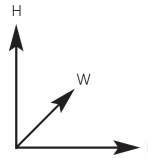

EURO 88RE

Article: **88RED024H1Z0**

ELECTROMECHANICAL SLIM RELAY (EMR)

- Input coil voltage **24VDC**
- Continuous current **6A**
- 1CO contact (SPDT) – 5mm thickness

GENERAL INFORMATION

Series	88RE
Item	88RED024H1Z0
Weight / Piece	5 g
Color	White
Q.ty p.pck.	100
Q.ty p. box	-

GENERAL DATA

Dimensioni

Width mm(in.)	5 (0.20)
Length mm(in.)	28 (1.10)
Height mm(in.)	15 (0.59)
Mounting type	PCB – plug-in

General Data

Mechanical endurance	1 x 10 ⁷ OPS
Dielectric strength Coil contact-circuit	4kVAC 60s
Contacts material	AgSnO ₂
Contact type	1CO contact (SPDT)