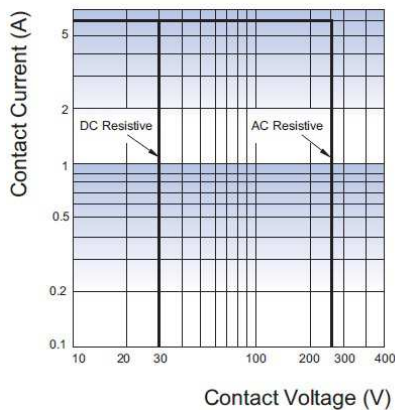

Ambient conditions

Operating temperature	-40°C...+85°C
-----------------------	---------------

INPUT data

Coil voltage	24VDC
Rated power consumption	170mW
Operating Range at 23°C	18,0...36,0VDC
Operate time at U _N	8ms max.
Realise time at U _N	4ms max.

OUTPUT data

Max breaking capacity AC1	1500VA
Min breaking capacity AC1	1W
Max Switching voltage	250VAC / 30VDC
Continuos current	6A

APPROVALS

File E356484

TECHNICAL DRAWINGS

Wiring diagram

PCB Layout

ACCESSORIES