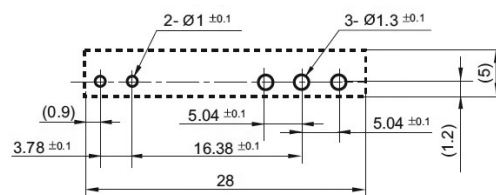

GENERAL DATA

Dimensioni

Width mm(in.)	5 (0.20)
Length mm(in.)	28 (1.10)
Height mm(in.)	15 (0.59)
Mounting type	PCB – plug-in

General Data

Mechanical endurance	1 x 10 ⁷ OPS
Dielectric strength Coil contact-circuit	4kVAC 60s
Contacts material	AgSnO ₂
Contact type	1CO contact (SPDT)

OUTPUT data

Max breaking capacity AC1	1500VA
Min breaking capacity AC1	1W
Max Switching voltage	250VAC / 30VDC
Continuos current	6A

APPROVALS

File E356484

TECHNICAL DRAWINGS

Wiring diagram

PCB Layout

ACCESSORIES

Additional items

Item	Description
88B2H3024U1	Empty socket SLIM relay: 6,3mm – in12-24VUC – screw system
88B2M1024U1	Empty socket SLIM relay: 5,1mm – in12-24VUC – no connectors
88B2M2024U1	Empty socket SLIM relay: 5,1mm – in12-24VUC – spring connectors
88B2M3024U1	Empty socket SLIM relay: 5,1mm – in12-24VUC – screw connectors