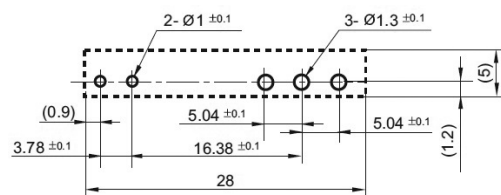

GENERAL DATA

Dimensioni

Width mm(in.)	5 (0.20)
Length mm(in.)	28 (1.10)
Height mm(in.)	15 (0.59)
Mounting type	PCB – plug-in

General Data

Mechanical endurance	1 x 10 ⁷ OPS
Dielectric strength Coil contact-circuit	4kVAC 60s
Contacts material	AgSnO ₂
Contact type	1CO contact (SPDT)

OUTPUT data

Max breaking capacity AC1	1500VA
Min breaking capacity AC1	1W
Max Switching voltage	250VAC / 30VDC
Continuos current	6A

APPROVALS

File E356484

TECHNICAL DRAWINGS

Wiring diagram

PCB Layout

ACCESSORIES

Additional items

Item	Description
88B2H3060U1	Empty socket SLIM relay: 6,3mm – in48-60VUC – screw system
88B2M1060U1	Empty socket SLIM relay: 5,1mm – in48-60VUC – no connectors
88B2M2060U1	Empty socket SLIM relay: 5,1mm – in48-60VUC – spring connectors
88B2M3060U1	Empty socket SLIM relay: 5,1mm – in48-60VUC – screw connectors