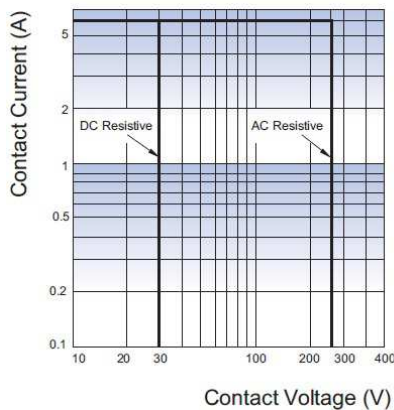

OUTPUT data

Max breaking capacity AC1	1500VA
Min breaking capacity AC1	1W
Max Switching voltage	250VAC / 30VDC
Continuos current	6A

APPROVALS

File E356484

TECHNICAL DRAWINGS

Wiring diagram

PCB Layout

ACCESSORIES

Additional items

Item	Description
88B2H3060U1	Empty socket SLIM relay: 6,3mm – in48-60VUC – screw system
88B2M1060U1	Empty socket SLIM relay: 5,1mm – in48-60VUC – no connectors
88B2M2060U1	Empty socket SLIM relay: 5,1mm – in48-60VUC – spring connectors
88B2M3060U1	Empty socket SLIM relay: 5,1mm – in48-60VUC – screw connectors