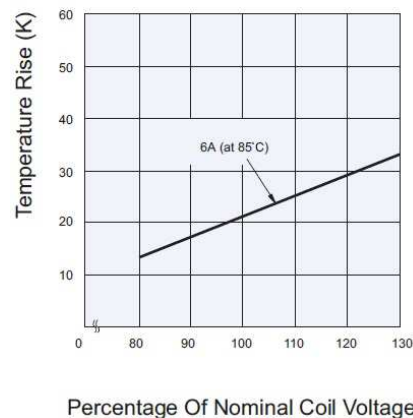

OUTPUT data

Max breaking capacity AC1	1500VA
Min breaking capacity AC1	1W
Max Switching voltage	250VAC / 30VDC
Continuos current	6A

APPROVALS

File E356484

TECHNICAL DRAWINGS

Wiring diagram

PCB Layout

ACCESSORIES