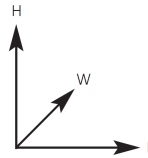

EURO 88RE

Article: **88RED048H1Z0**

ELECTROMECHANICAL SLIM RELAY (EMR)

- Input coil voltage **48VDC**
- Continuous current **6A**
- 1CO contact (SPDT) – 5mm thickness

GENERAL INFORMATION

Series	88RE
Item	88RED048H1Z0
Weight / Piece	5 g
Color	White
Q.ty p.pck.	100
Q.ty p. box	-

GENERAL DATA

Dimensioni

Width mm(in.)	5 (0.20)
Length mm(in.)	28 (1.10)
Height mm(in.)	15 (0.59)
Mounting type	PCB – plug-in

General Data

Mechanical endurance	1 x 10 ⁷ OPS
Dielectric strength Coil contact-circuit	4kVAC 60s
Contacts material	AgSnO ₂
Contact type	1CO contact (SPDT)