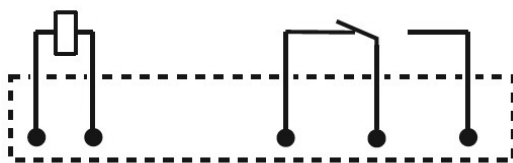

OUTPUT data

Max breaking capacity AC1	1500VA
Min breaking capacity AC1	1W
Max Switching voltage	250VAC / 30VDC
Continuos current	6A

APPROVALS

File E356484

TECHNICAL DRAWINGS

Wiring diagram

PCB Layout

ACCESSORIES

Additional items

Item	Description
88B2H3060U1	Empty socket SLIM relay: 6,3mm – in48-60VUC – screw system
88B2M1060U1	Empty socket SLIM relay: 5,1mm – in48-60VUC – no connectors
88B2M2060U1	Empty socket SLIM relay: 5,1mm – in48-60VUC – spring connectors
88B2M3060U1	Empty socket SLIM relay: 5,1mm – in48-60VUC – screw connectors