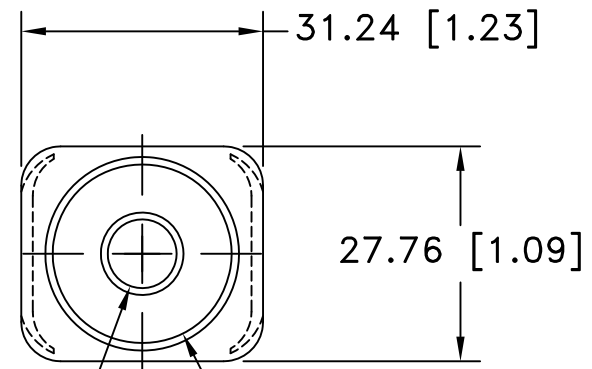

8.90 [0.35]
POSITIVE TERMINAL

$\phi 23.11 [\phi 0.91]$
NEGATIVE TERMINAL

NOTES:

1. MATERIAL:

- HOUSING : BLACK POLYPROPYLENE, UL94-HB, FILE NO. E163907 (J700)
- RIVETS: BRASS, NICKLE PLTD.
- SPRING: SPRING STEEL, NICKLE PLTD.
- CONTACTS: 0.6mm THICK BRONZE, NICKLE PLTD.
- ROHS 2 COMPLIANT

| | | | |
|--------------------------------|-----------------------------------------------------------------------------------------------------------------------------------------------------------------------------------|-----------------|--------------------------|
| Tolerance (Except as noted) |  Memory Protection Devices, Inc 200 Broad Hollow Road, Farmingdale, New York 11735 | Scale | Drawn By B.S. |
| | | | Approved By T.B. |
| decimal $\pm .5 (.020)$ | Title EIGHT "AA" CELL HOLDER-6 VOLT OUTPUT | | |
| Fractional $\pm .8 (.030)$ | | Date 3/07/14 | Drawing Number BK-002 |
| Angular $\pm 3^\circ$ | | | |