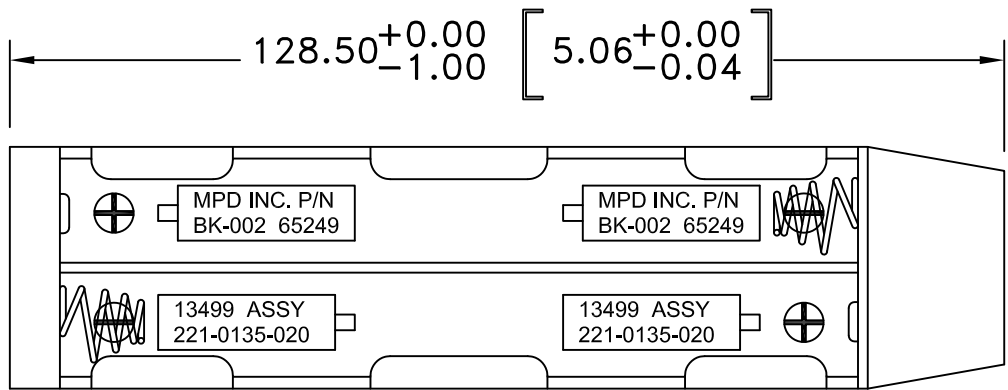

8.90 [0.35]
POSITIVE TERMINAL

$\phi 23.11 [\phi 0.91]$
NEGATIVE TERMINAL

NOTES:

1. MATERIAL:

- HOUSING : BLACK POLYPROPYLENE, UL94-HB, FILE NO. E163907 (J700)
- RIVETS: BRASS, NICKLE PLTD.
- SPRING: SPRING STEEL, NICKLE PLTD.
- CONTACTS: 0.6mm THICK BRONZE, NICKLE PLTD.
- ROHS 2 COMPLIANT

| | | | |
|--------------------------------|-----------------------------------------------------------------------------------------------------------------------------------------------------------------------------------|-----------------|--------------------------|
| Tolerance (Except as noted) |  Memory Protection Devices, Inc 200 Broad Hollow Road, Farmingdale, New York 11735 | Scale | Drawn By B.S. |
| | | | Approved By T.B. |
| decimal $\pm .5 (.020)$ | Title EIGHT "AA" CELL HOLDER-6 VOLT OUTPUT | | |
| Fractional $\pm .8 (.030)$ | | Date 3/07/14 | Drawing Number BK-002 |
| Angular $\pm 3^\circ$ | | | |