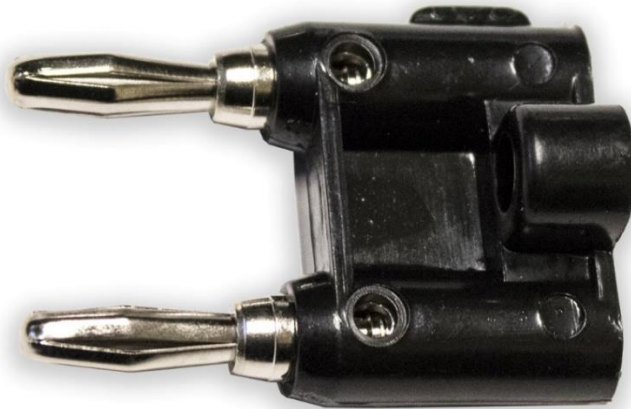

BU-00247-@**(Solderless, Stackable Dual Banana Plug)**

- The BU-00247 is a stackable, dual banana plug with industry standard 0.75" center-to-center plug spacing.
- Overall length 1.625" (41mm), plug center-to-center spacing = 0.75" (19.1mm)
- Wires can be attached via axial setscrews.
- Material: Banana plug Nickel-plated brass
 Spring Nickel-plated phosphor bronze
 Insulator PVC
- Ratings: Current 15 Amps
- Color: The "@" in the model number indicates color. Available colors are:
 -0 Black, -2 Red
- RoHS 3 compliant

X-ON Electronics

Largest Supplier of Electrical and Electronic Components

Click to view similar products for [Test Plugs & Test Jacks](#) category:

Click to view products by [Mueller](#) manufacturer:

Other Similar products are found below :