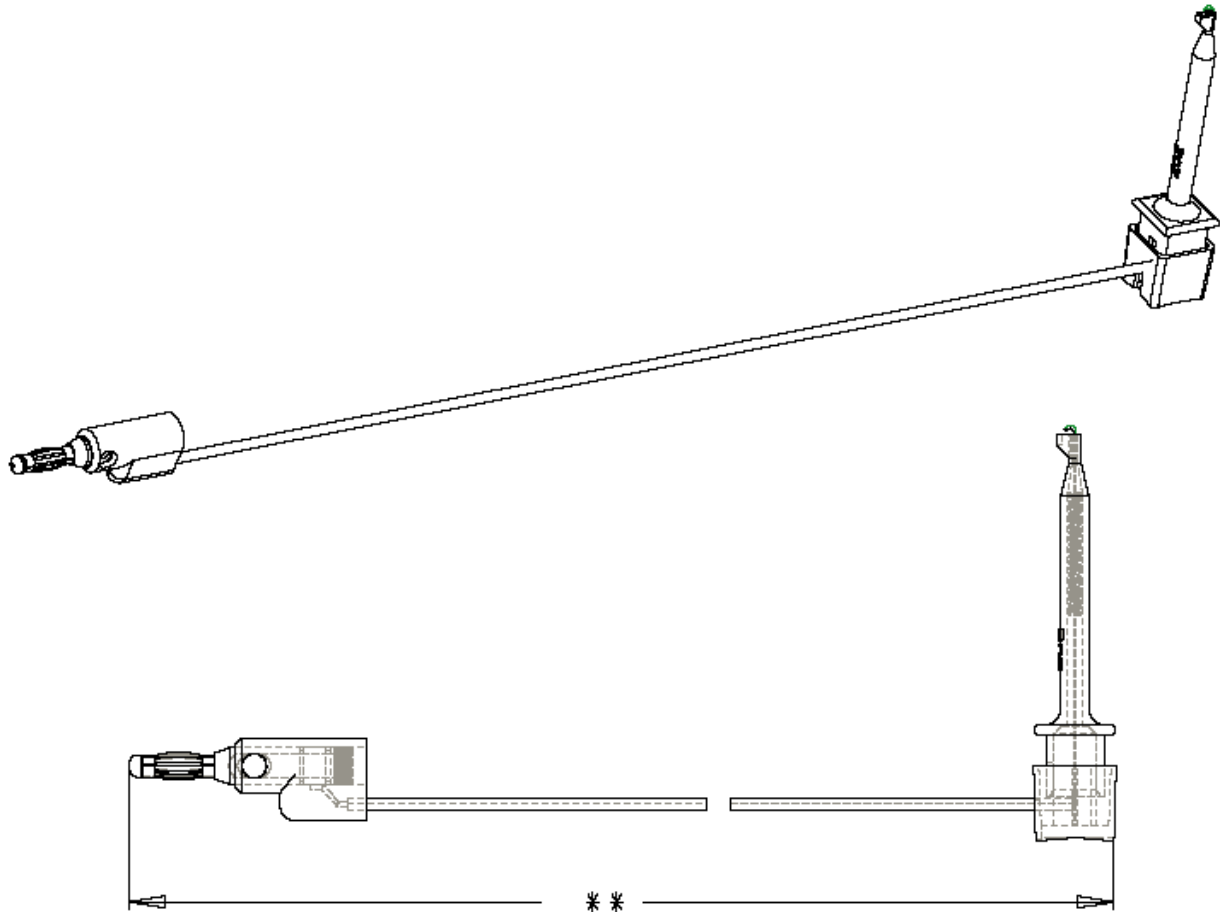

**Part Number:** BU-1120-A-\*\*- \*  
**Description:** Mini-plunger to Stackable  
Banana Plug

2607

- **Mini-plunger to Stackable Banana Plug**
- **Material:** Banana Plug: ABS housing, brass body and beryllium copper, Nickel-plated, nine-leaf cage spring;  
Hook-up wire: #20(41/36) AWG tinned copper with 105° C PVC insulation; Plunger: Nylon housing; Stainless steel spring Beryllium copper contact
- **\*\* Length:** -12"(.3m), 24"(.6m), -36"(.9m), -48"(1.2m), -60"(1.5m)
- **\*Std Colors:** -0 Black -2 Red
- **Rating:** Hands free testing at 300V Category II, 5 Amps
- **RoHS Compliant**