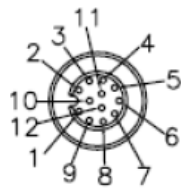

BU-1404940

(12 Position Male to Female Receptacle Shielded Cable Assembly, 16.4')

J1 Male

J1 Female

J1	Twist Pair	COLOR	J2
1	Twist Pair 1	WHITE	1
3		BROWN	3
6	Twist Pair 2	GREEN	6
4		YELLOW	4
5	Twist Pair 3	GRAY	5
8		PINK	8
7	Twist Pair 4	BLUE	7
10		RED	10
9	Twist Pair 5	ORANGE	9
2		LIGHT GREEN	2
11	Twist Pair 6	BLACK	11
12		VIOLET	12
SHELL		BRAID	SHELL

- Mueller's BU-1404940 is a shielded cable assembly that has a 12-position Male plug to 12-position female receptacle.
- Shell size for connector: M12 (A Coding)
- Cable Material: Polyurethane
 - Overall length = 16.4' (5m)
- Coupling Nut: Anodized Aluminum
- Rating:
 - Voltage: 30V AC/DC
 - Current: 1.5 Amps
 - Standard: IEC 61076-2-101
 - Waterproof: IP67/IP68
 - Temperature: -40°C to 105°C
- RoHS 3 Compliant