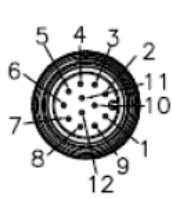

BU-1404940

(12 Position Male to Female Receptacle Shielded Cable Assembly, 16.4')

J1 Male

J1 Female

J1	Twist Pair	COLOR	J2
1	Twist Pair 1	WHITE	1
3		BROWN	3
6	Twist Pair 2	GREEN	6
4		YELLOW	4
5	Twist Pair 3	GRAY	5
8		PINK	8
7	Twist Pair 4	BLUE	7
10		RED	10
9	Twist Pair 5	ORANGE	9
2		LIGHT GREEN	2
11	Twist Pair 6	BLACK	11
12		VIOLET	12
SHELL		BRAID	SHELL

- Mueller's BU-1404940 is a shielded cable assembly that has a 12-position Male plug to 12-position female receptacle.
- Shell size for connector: M12 (A Coding)
- Cable Material: Polyurethane
 - Overall length = 16.4' (5m)
- Coupling Nut: Anodized Aluminum
- Rating:
 - Voltage: 30V AC/DC
 - Current: 1.5 Amps
 - Standard: IEC 61076-2-101
 - Waterproof: IP67/IP68
 - Temperature: -40°C to 105°C
- RoHS 3 Compliant