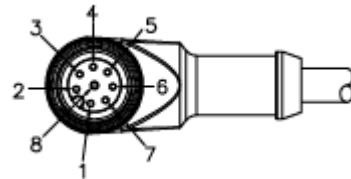

BU-22731031

(8-Position Right Angle Female Receptacle to Wire Leads, 4.92')

Pin Out

J1	COLOR	J2
1	BROWN	OPEN
2	WHITE	
3	BLUE	
4	BLACK	
5	GRAY	
6	PINK	
7	VIOLET	
8	ORANGE	
SHELL	BRAID	

- Mueller's BU-22731031 is a shielded cable assembly with an 8-position right angle female receptacle with exposed wire ends.
- Shell Size: M12 (A Coding)
- Standard: IEC 61076-2-101
- Connector Locking System: Screw-locking
- Waterproof Rating: IP67
- Cable Material: Polyurethane
 - Overall length = 4.92' (1.5m)
- Coupling Nut: Anodized Aluminum
- Ratings:
 - Current: 2A
 - Voltage: 30V AC/DC
 - Temperature: -40°C to 105°C
- RoHS 3 Compliant