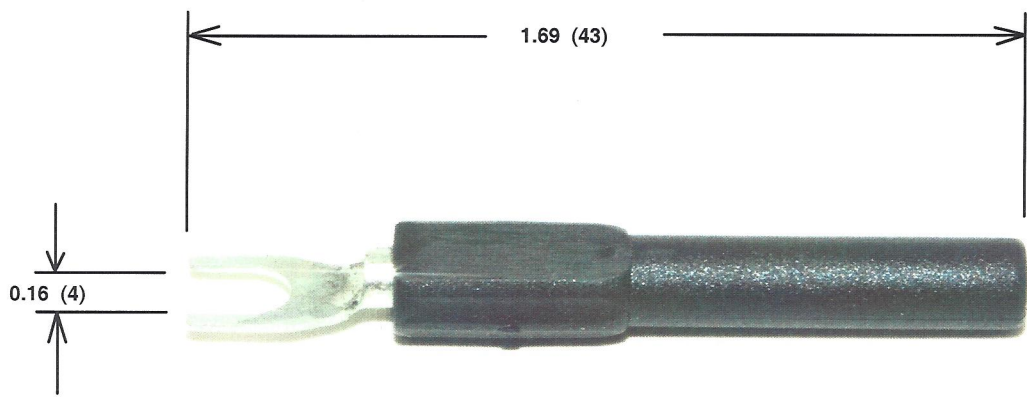

MODEL: BU-30211-X
Adapter: Spade Terminal to 4 mm Banana

Allows standard, fully insulated, or retractable banana plug (4mm) to be used with equipment requiring a 4mm spade lug.

Material:

Body- Nickel Plated Brass

Insulation- PA

Ratings: 30Vac-60Vdc/Max. 36A

Colors -0 Black, -2 Red, -4 Yellow, -5 Green, -6 Blue, -9 White

RoHS Compliant

X-ON Electronics

Largest Supplier of Electrical and Electronic Components

Click to view similar products for [Test Clips](#) category: