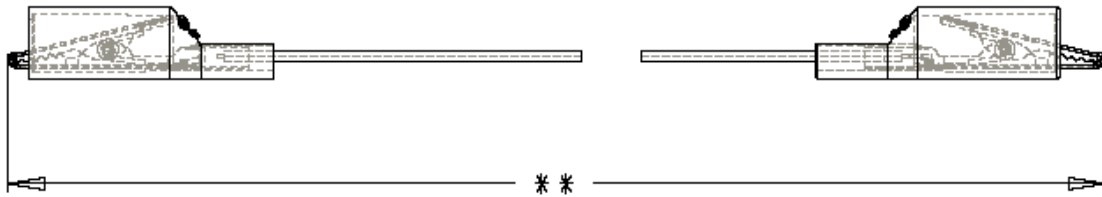

Part Number: BU-3030-A-**- *
Description: Insulated Alligator Clip on Both Ends
2607

- Insulated Alligator Clip on Both Ends
- **Material:** Alligator Clip: Nickel plated steel with PVC insulator
Hook-up wire: #20(41/36) AWG tinned copper with 105° C PVC insulation
- ** Length: -12"(.3m), -24"(.6m), -36"(.9m), -48"(1.2m), -60"(1.5m)
- *Std Colors: -0 Black -2 Red
- Rating: Hands free testing at 300V, 10 Amps
- RoHS Compliant