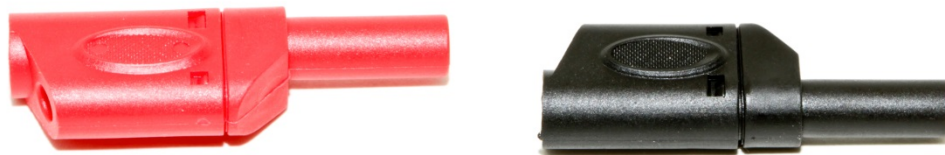

BU-31104-@ (Insulated, Stackable Banana Plug)

- The BU-31104-@ is a fully insulated, stackable 4mm Banana plug. It can be plugged into any standard 4mm banana jack that accepts shrouded banana plugs. The Jack end will accept shrouded, un-shrouded, or retractable 4mm banana. This part is designed to be soldered to wire from 16-22 AWG and then simply snaps together. The banana plug has a plastic safety tip.
- Overall length of 2.1" (53mm), Width of 0.73" (19mm), and Height of 0.45" (11mm)
- Material:
 - Banana – Nickel plated beryllium copper
 - Insulator – Polypropylene
- Rating:
 - Current – 40 Amps
 - 1,000 V CAT III
- Color: The "@" in the model number indicates color.
Available colors are: -0 Black, -2 Red
- RoHS 3 Compliant, **CE** Certified.

Assembly Instructions

- 1) Thread wire thru offset hole of housing and solder into cross hole in Banana Plug.

- 2) Align the Banana plug into the housing as shown

- 3) Snap together

X-ON Electronics

Largest Supplier of Electrical and Electronic Components