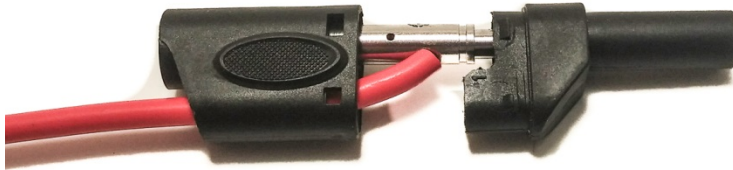

BU-31104-@ (Insulated, Stackable Banana Plug)

- The BU-31104-@ is a fully insulated, stackable 4mm Banana plug. It can be plugged into any standard 4mm banana jack that accepts shrouded banana plugs. The Jack end will accept shrouded, un-shrouded, or retractable 4mm banana. This part is designed to be soldered to wire from 16-22 AWG and then simply snaps together. The banana plug has a plastic safety tip.
- Overall length of 2.1" (53mm), Width of 0.73" (19mm), and Height of 0.45" (11mm)
- Material:
 - Banana – Nickel plated beryllium copper
 - Insulator – Polypropylene
- Rating:
 - Current – 40 Amps
 - 1,000 V CAT III
- Color: The "@" in the model number indicates color.
Available colors are: -0 Black, -2 Red
- RoHS 3 Compliant, **CE** Certified.

Assembly Instructions

- 1) Thread wire thru offset hole of housing and solder into cross hole in Banana Plug.

- 2) Align the Banana plug into the housing as shown

- 3) Snap together

X-ON Electronics

Largest Supplier of Electrical and Electronic Components