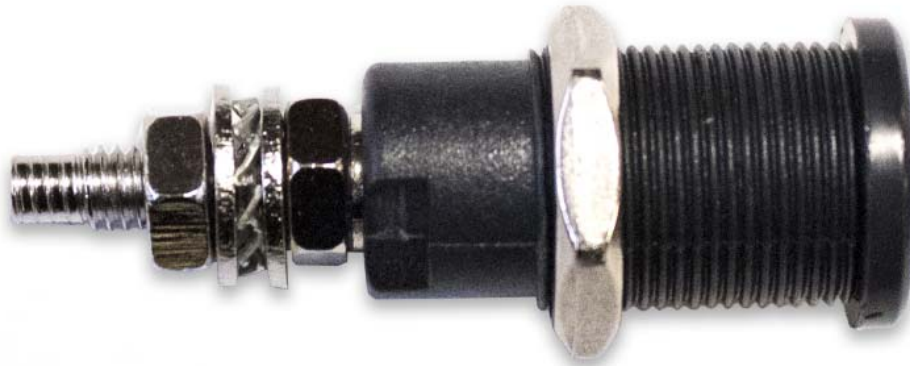

BU-31607-@

(Screw-in Safety Socket with Stud and Metal Nut)

- Mueller's BU-31607 is a Screw-in Safety Socket with a Stud and Metal Nut.
- Overall length of 1.53" (39mm).
- Material:
 - Hardware – Nickel plated Brass
 - Insulator – ABS, Nylon composite
- Ratings:
 - 600 Volts, Category III
 - 1000 Volts, Category II
 - 45 Amps
 - IEC 1010 Compliant
- Color: The "@" in the model number represents color. Available colors:
 - 0 Black, -2 Red, -4 Yellow, -5 Green, -6 Blue, -8 Gray, -9 White, and -B Green/Yellow
- RoHS 3 Compliant, **CE** Certified

X-ON Electronics

Largest Supplier of Electrical and Electronic Components

Click to view similar products for [Test Plugs & Test Jacks](#) category:

Click to view products by [Mueller](#) manufacturer:

Other Similar products are found below :