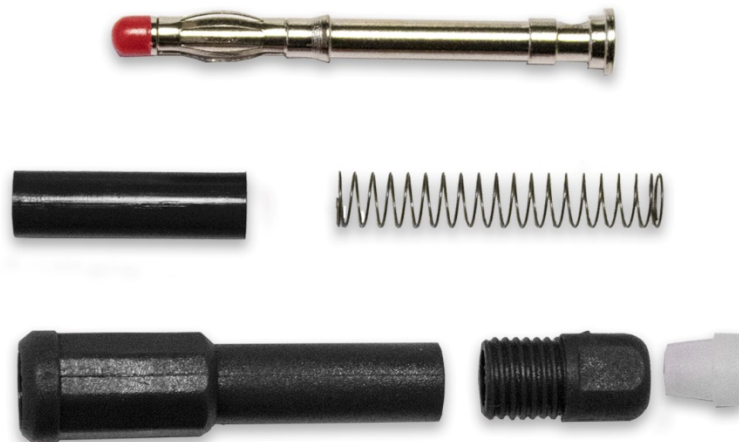

BU-32604-@
(Retractable Banana Plug)

- Mueller's BU-32604 is a spring loaded retractable banana plug.
- Fits into 4mm Banana Jacks (shrouded/unshrouded).
- Easy solder connection with wire between 14-18AWG.
- Material: Housing – Nylon
 Contact – Nickel plated Brass and Beryllium Copper
- Rating: 20 Amps, 1000V Cat III, 1500V Cat II
- Color: The "@" in the model number represents color. Available colors:
 -0 Black, -2 Red, -4 Yellow, -6 Blue, -9 White
- RoHS 2 Compliant

X-ON Electronics

Largest Supplier of Electrical and Electronic Components

Click to view similar products for [Test Plugs & Test Jacks](#) category:

Click to view products by [Mueller](#) manufacturer:

Other Similar products are found below :