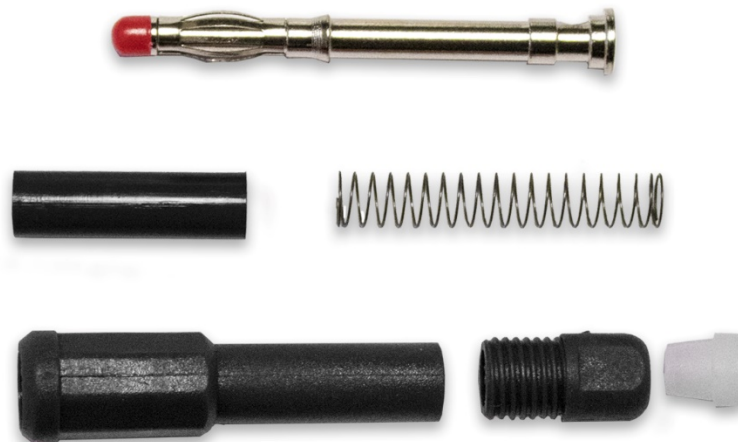

**BU-32604-@**  
(Retractable Banana Plug)

- Mueller's BU-32604 is a spring loaded retractable banana plug.
- Fits into 4mm Banana Jacks (shrouded/unshrouded).
- Easy solder connection with wire between 14-18AWG.
- Material:   Housing – Nylon  
                  Contact – Nickel plated Brass and Beryllium Copper
- Rating:       20 Amps, 1000V Cat III, 1500V Cat II
- Color: The "@" in the model number represents color. Available colors:  
              -0 Black, -2 Red, -4 Yellow, -6 Blue, -9 White
- RoHS 2 Compliant

## X-ON Electronics

Largest Supplier of Electrical and Electronic Components

*Click to view similar products for [Test Clips](#) category:*

*Click to view products by [Mueller](#) manufacturer:*

Other Similar products are found below :