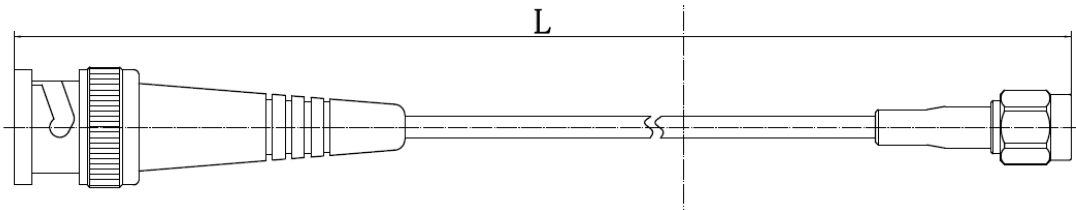

# BU-4150028-@

(Cable Assembly Coaxial BNC to SMA Male to Male RG-316)

Mueller Electric Company  
2850 Gilchrist Rd. Bld 5A  
Akron, OH 44305

[www.muellerelectric.com](http://www.muellerelectric.com)

Toll Free: 800.955.2629  
Phone: 330.780.2525  
Fax: 330.780.2524

## Electrical Ratings

Electrical ratings of a cable assembly are determined by the limiting connector type and cable size.

Connector	Cable	Connector Impedance (Ohms)	Frequency (GHz)	VSWR	Working Voltage (At Sea Level)
BNC/SMA	RG-316	50	0-3	1.4 MAX	335V

## Product Attributes

Gender	Male to Male
Style	BNC to SMA
1st Connector	BNC Male Plug
2nd Connector	Gold Plated SMA Male Plug
Features	Shielded
Operating Temperature	-65°C (-85°F) to 150°C (302°F)
BU-4150028006	6" (152.40 mm)
BU-4150028012	12" (304.8 mm)
BU-4150028024	24" (609.6 mm)
BU-4150028036	36" (914.4 mm)
BU-4150028048	48" (1219.2 mm)
RoHS 3 Compliant	