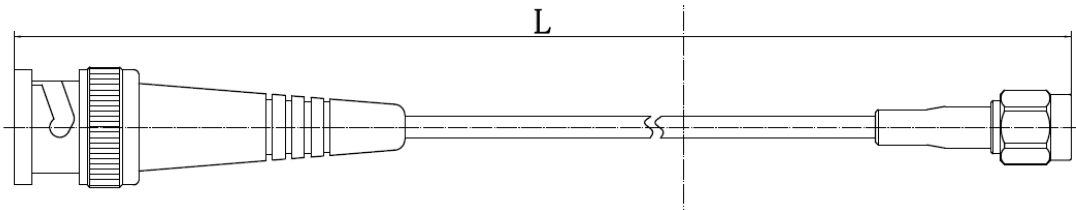

BU-4150028-@

(Cable Assembly Coaxial BNC to SMA Male to Male RG-316)

Mueller Electric Company
2850 Gilchrist Rd. Bld 5A
Akron, OH 44305

www.muellerelectric.com

Toll Free: 800.955.2629
Phone: 330.780.2525
Fax: 330.780.2524

Electrical Ratings

Electrical ratings of a cable assembly are determined by the limiting connector type and cable size.

Connector	Cable	Connector Impedance (Ohms)	Frequency (GHz)	VSWR	Working Voltage (At Sea Level)
BNC/SMA	RG-316	50	0-3	1.4 MAX	335V

Product Attributes

Gender	Male to Male
Style	BNC to SMA
1st Connector	BNC Male Plug
2nd Connector	Gold Plated SMA Male Plug
Features	Shielded
Operating Temperature	-65°C (-85°F) to 150°C (302°F)
BU-4150028006	6" (152.40 mm)
BU-4150028012	12" (304.8 mm)
BU-4150028024	24" (609.6 mm)
BU-4150028036	36" (914.4 mm)
BU-4150028048	48" (1219.2 mm)
RoHS 3 Compliant	