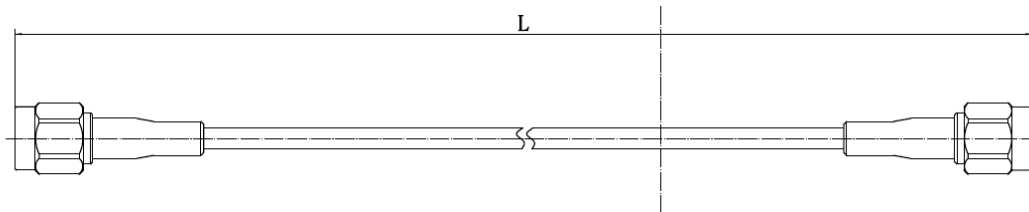

BU-4150029-@

(Cable Assembly Coaxial SMA to SMA Male to Male RG-316)

Mueller Electric Company
2850 Gilchrist Rd. Bld 5A
Akron, OH 44305

www.muellerelectric.com

Toll Free: 800.955.2629
Phone: 330.780.2525
Fax: 330.780.2524

Electrical Ratings

Electrical ratings of a cable assembly are determined by the limiting connector type and cable size.

Connector	Cable	Connector Impedance (Ohms)	Frequency (GHz)	VSWR	Working Voltage (At Sea Level)
SMA	RG-316	50	0-3	1.3 MAX	335V

Product Attributes

Gender	Male to Male
Style	SMA to SMA
1st Connector	Gold Plated SMA Male Plug
2nd Connector	Gold Plated SMA Male Plug
Features	Shielded
Operating Temperature	-65°C (-85°F) to 150°C (302°F)
BU-4150029006	6" (152.40 mm)
BU-4150029012	12" (304.8 mm)
BU-4150029024	24" (609.6 mm)
BU-4150029036	36" (914.4 mm)
BU-4150029048	48" (1219.2 mm)
RoHS 3 Compliant	