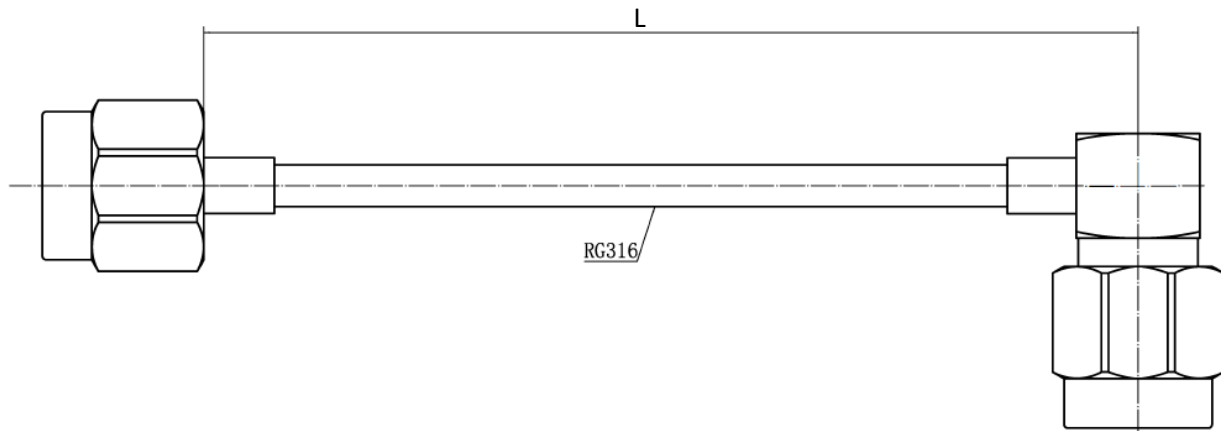

## BU-41500300XX

(Cable Assembly Coaxial SMA Right Angle to SMA Straight Male to Male RG-316)

Mueller Electric Company  
2850 Gilchrist Rd. Bld 5A  
Akron, OH 44305

[www.muellerelectric.com](http://www.muellerelectric.com)

## Electrical Ratings

Electrical ratings of a cable assembly are determined by the limiting connector type and cable size.

Connector	Cable	Connector Impedance (Ohms)	Frequency (GHz)	VSWR	Working Voltage (At Sea Level)
SMA	RG-316	50	0-6	1.25 MAX	335V

### Product Attributes

Gender	Male to Male
Style	SMA to SMA
1st Connector	Gold Plated SMA Male Plug Straight
2nd Connector	Gold Plated SMA Male Plug Right Angle
Features	Shielded
Operating Temperature	-65°C (-85°F) to 150°C (302°F)
BU-4150030006	6" (152.40 mm)
BU-4150030012	12" (304.8 mm)
BU-4150030024	24" (609.6 mm)
BU-4150030036	36" (914.4 mm)
BU-4150030048	48" (1219.2 mm)
RoHS 3 Compliant	