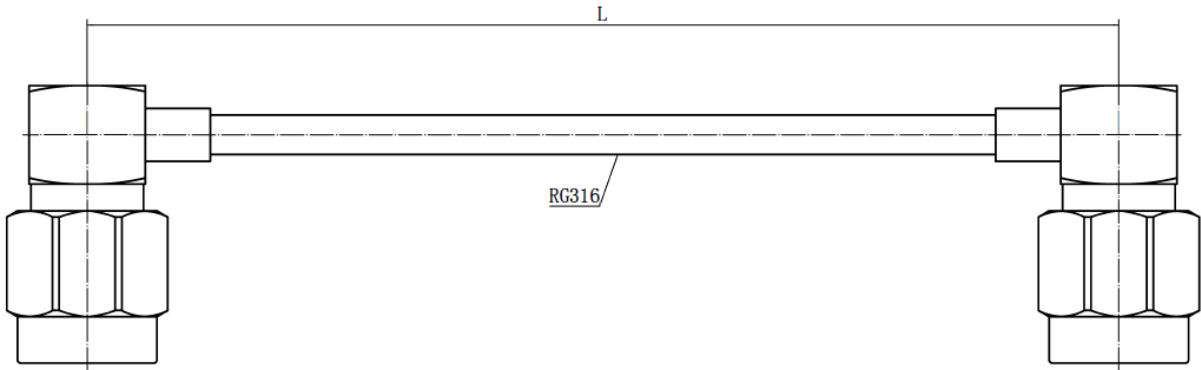

# BU-41500320XX

(Cable Assembly Coaxial SMA Right Angle to SMA Right Angle Male to Male RG-316)

Mueller Electric Company  
2850 Gilchrist Rd. Bld 5A  
Akron, OH 44305

[www.muellerelectric.com](http://www.muellerelectric.com)

## Electrical Ratings

Electrical ratings of a cable assembly are determined by the limiting connector type and cable size.

Connector	Cable	Connector Impedance (Ohms)	Frequency (GHz)	VSWR	Working Voltage (At Sea Level)
SMA	RG-316	50	0-6	1.25 MAX	335V

### Product Attributes

Gender	Male to Male
Style	SMA to SMA
1st Connector	Gold Plated SMA Male Plug Right Angle
2nd Connector	Gold Plated SMA Male Plug Right Angle
Features	Shielded
Operating Temperature	-65°C (-85°F) to 150°C (302°F)
BU-4150032006	6" (152.40 mm)
BU-4150032012	12" (304.8 mm)
BU-4150032024	24" (609.6 mm)
BU-4150032036	36" (914.4 mm)
BU-4150032048	48" (1219.2 mm)
RoHS 3 Compliant	