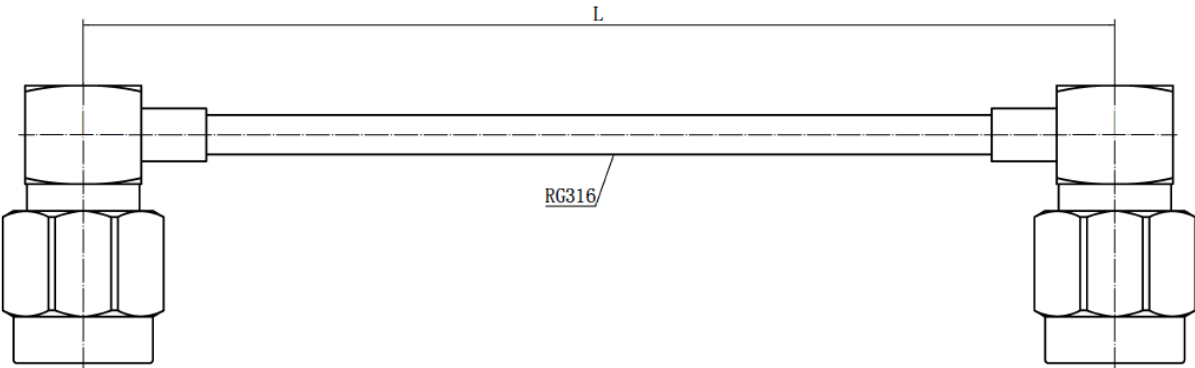

BU-41500320XX

(Cable Assembly Coaxial SMA Right Angle to SMA Right Angle Male to Male RG-316)

Mueller Electric Company
2850 Gilchrist Rd. Bld 5A
Akron, OH 44305

www.muellerelectric.com

Toll Free: 800.955.2629
Phone: 330.780.2525
Fax: 330.780.2524

Electrical Ratings

Electrical ratings of a cable assembly are determined by the limiting connector type and cable size.

Connector	Cable	Connector Impedance (Ohms)	Frequency (GHz)	VSWR	Working Voltage (At Sea Level)
SMA	RG-316	50	0-6	1.25 MAX	335V

Product Attributes

Gender	Male to Male
Style	SMA to SMA
1st Connector	Gold Plated SMA Male Plug Right Angle
2nd Connector	Gold Plated SMA Male Plug Right Angle
Features	Shielded
Operating Temperature	-65°C (-85°F) to 150°C (302°F)
BU-4150032006	6" (152.40 mm)
BU-4150032012	12" (304.8 mm)
BU-4150032024	24" (609.6 mm)
BU-4150032036	36" (914.4 mm)
BU-4150032048	48" (1219.2 mm)
RoHS 3 Compliant	