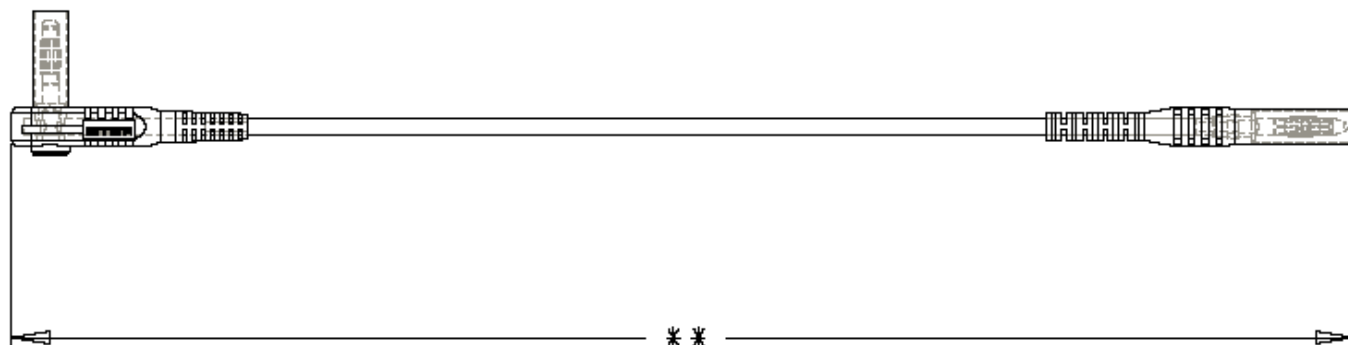

**Part Number:** BU-6162-M-\*\*-\*

**Description:** Right Angle Shrouded Banana Plug to Shrouded Banana Plug -Silicone

2607

- **Right Angle Shrouded Banana Plug to Shrouded Banana Plug -Silicone**  
Compatible with 4mm banana jack
- Provide hands free testing up to 3 kV and 20 Amps
- **Material:**
  - Wire: #18 AWG (413/44), UL 3577, 105° C High Flex Silicone Jacket
  - Housing: High Temperature Nylon
  - Banana Plug: Nickel plated Brass
- Order as BU-6162-\*\*-\*, where “\*\*” is length and “\*” is the color
  - “\*\*” -Standard length is 39”
  - “\*” - Standard color are 0=Black and 2=Red
- Packaged in Bulk
- RoHS Compliant