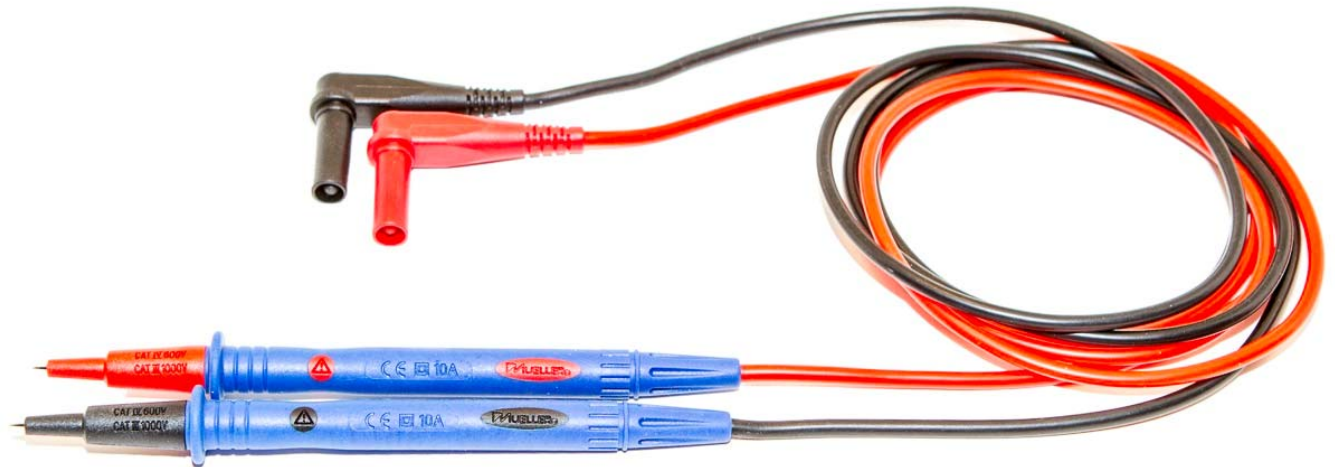

BU-P5519A (PREMIUM TEST PROBE SET)

- The BU-P5519A is Mueller's premium test probe set. It includes one red and one black soft grip test probe.
- Constructed with premium, ultra-flex 18 AWG silicone jacketed wire and have over-molded, shrouded, right angle, safety tip, industry standard 4mm banana plugs.
- Features "snap-on" safety tips for extended category III and IV voltage ratings.
- Compatible with all major DMM (Digital Multi-meter) brands that accept shrouded 4mm banana plugs.
- 4 feet (1.2m) long
- Ratings: Cat IV 600V (with safety tip); Cat III 1000V (with safety tip); Cat II 1000V (without safety tip); 10 Amps.
- RoHS Compliant, CE Certified

X-ON Electronics

Largest Supplier of Electrical and Electronic Components

Click to view similar products for [Test Probes](#) category:

Click to view products by [Mueller](#) manufacturer:

Other Similar products are found below :