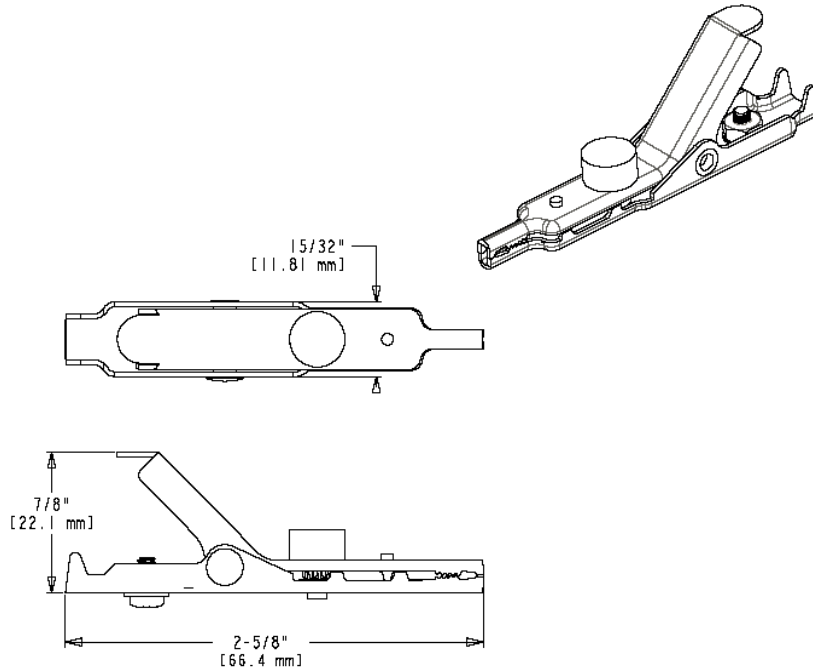

Part Number: JP-33674-***
Description: Large Straight Nose Telecom Clip with Ben of Nails and Single Spike
3107

- Large Straight Nose Telecom Clip with Ben of Nails and Single Spike
- Mueller — J.S.Popper brand
- Jaw opens 1.0" (25.4 mm)
- Uses single spike and bed of nails to pierce insulation
- Material: nickel-silver jaws; includes brass screw, brass nut, brass washer, and bronze star washer
- Length: 2.61" (66.4 mm)
- Connection Options: -N Without Hardware, -L With Loose Hardware, -J Banana Jack, -TJ Threaded Banana Jack
- RoHS Compliant