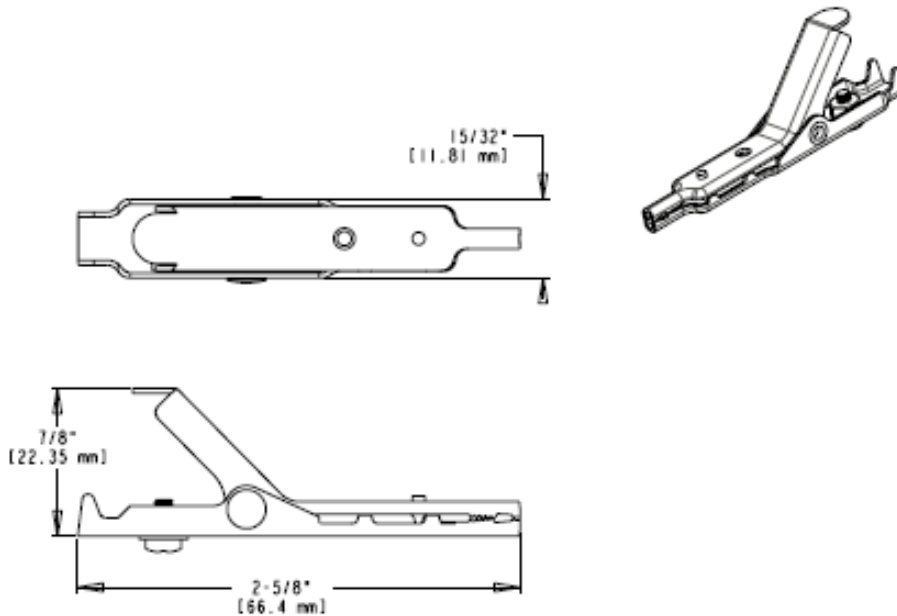

Part Number:

JP-33699-***

Description:

Large Straight Nose Telecom Clip with Single Spike

1108

- Large Straight Nose Telecom Clip with Single Spike
- Mueller — J.S.Popper brand
- Jaw opens 1.0" (25.4 mm)
- Uses single spike to pierce insulation
- Material: nickel-silver jaws; includes brass screw, brass nut, brass washer, and bronze star washer
- Length: 2.61" (66.4 mm)
- Connection Options: -N Without Hardware, -L With Loose Hardware, -J Banana Jack, -TJ Threaded Banana Jack
- RoHS Compliant