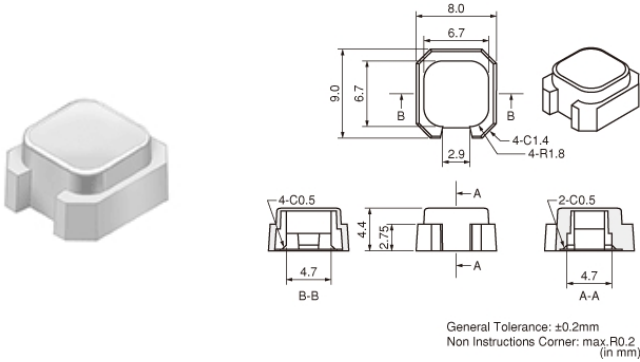

IML-0662N000-T1

Discontinued

RoHS

REACH

Appearance & Shape

Packaging Information

Packaging	Specifications	Standard Packing Quantity
-	Tray	1000

Features

IML-0662N000-T1

Specifications

Material	High density polyethylene
Color	Natural(White)
Operating Temperature Range	-25°C to 60°C
Storage Temperature Range	-30°C to 80°C

Attention

- 1.This datasheet is downloaded from the website of Murata Manufacturing Co., Ltd. Therefore, it's specifications are subject to change or our products in it may be discontinued without advance notice. Please check with our sales representatives or product engineers before ordering.
- 2.This datasheet has only typical specifications because there is no space for detailed specifications.
Therefore, please review our product specifications or consult the approval sheet for product specifications before ordering.