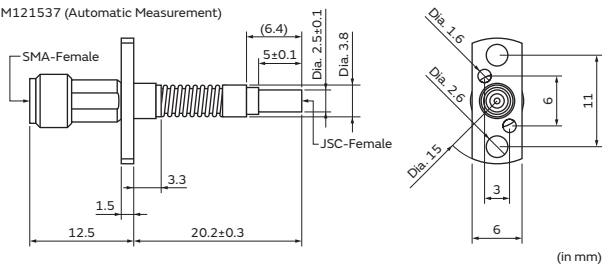

Recommended Probe

MM121537 (Automatic Measurement)

MM121530 (Manual Measurement)

X-ON Electronics

Largest Supplier of Electrical and Electronic Components

Click to view similar products for [RF Connector Accessories](#) category: