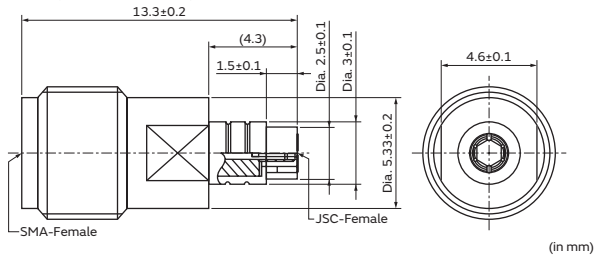

Recommended Probe

MM121537 (Automatic Measurement)

MM121530 (Manual Measurement)

X-ON Electronics

Largest Supplier of Electrical and Electronic Components

Click to view similar products for [RF Connector Accessories](#) category: