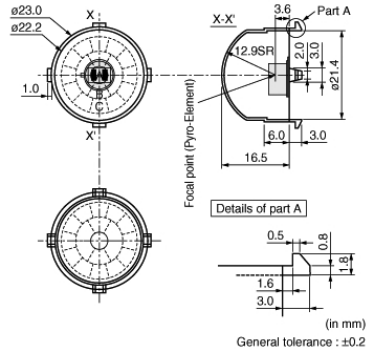

PPGI0626

In Production

Recommended

RoHS

REACH

Appearance & Shape

Packaging Information

Packaging	Specifications	Standard Packing Quantity
-	Tray	100

Features

For LEAD TYPE and SMD TYPE

Attention

- 1.This datasheet is downloaded from the website of Murata Manufacturing Co., Ltd. Therefore, it's specifications are subject to change or our products in it may be discontinued without advance notice. Please check with our sales representatives or product engineers before ordering.
- 2.This datasheet has only typical specifications because there is no space for detailed specifications.
Therefore, please review our product specifications or consult the approval sheet for product specifications before ordering.

PPGI0626

Specifications

Material	High density polyethylene
Color	Natural(White)
Operating Temperature Range	-25°C to 60°C
Storage Temperature Range	80°C to -30°C

Attention

1.This datasheet is downloaded from the website of Murata Manufacturing Co., Ltd. Therefore, it's specifications are subject to change or our products in it may be discontinued without advance notice. Please check with our sales representatives or product engineers before ordering.