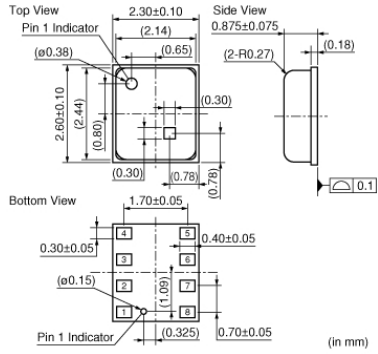

## Appearance & Shape

## Packaging Information

Packaging	Specifications	Standard Packing Quantity
-R	330mm Embossed Tape	5000

## Specifications

Output Type	Digital
Current Consumption	6.3uA Typ./Conversion time 1/6s
Puressure RMS Noise	1.1parms Typ./Conversion time 1/6s
Absolute accuracy	+/-0.8 hPa/T= -10 to 65degC, P range= 800 to1100hPa
Supply Voltage Range	1.71 to 2.0 V
Interface	SPI / I2 C