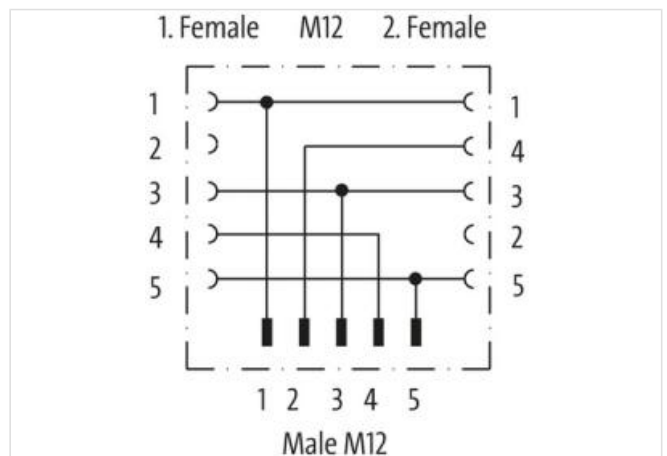

T-Coupler Slimline M12 male / 2x M12 female A-cod.

5-pol. / 2x 4-pol.

T-coupler (Slim Line)
Male straight – females straight
M12 – M12
5-pole

Distribution function (NO)

Plastic housings with good resistance against chemicals and oils.

The resistance to aggressive media should be individually tested for your application. Further details on request.

[Link to Product](#)

Illustration