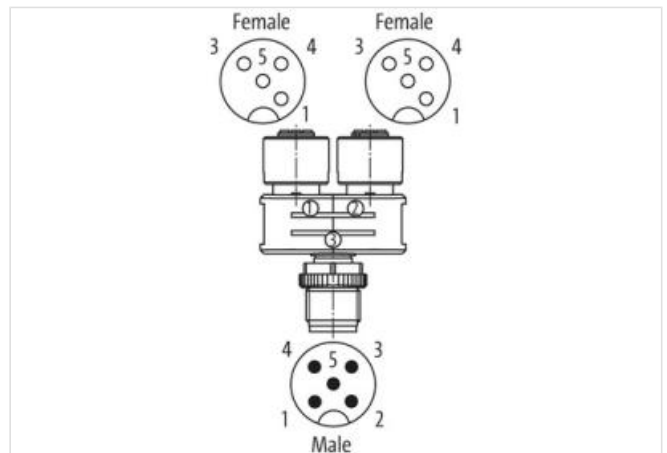

T-Coupler Slimline M12 male / 2x M12 female A-cod.

5-pol. / 2x 4-pol.

T-coupler (Slim Line)
Male straight – females straight
M12 – M12
5-pole

Distribution function (NO)

Plastic housings with good resistance against chemicals and oils.

The resistance to aggressive media should be individually tested for your application. Further details on request.

[Link to Product](#)

Illustration