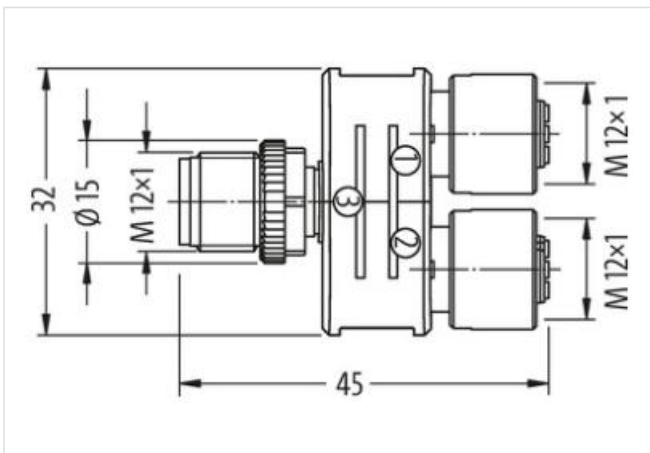

T-Coupler Slimline M12 male / 2x M12 female A-cod.

5-pol. / 2x 4-pol.

T-coupler (Slim Line)
Male straight – females straight
M12 – M12
5-pole

Distribution function (NO)

Plastic housings with good resistance against chemicals and oils.

The resistance to aggressive media should be individually tested for your application. Further details on request.

[Link to Product](#)

Illustration