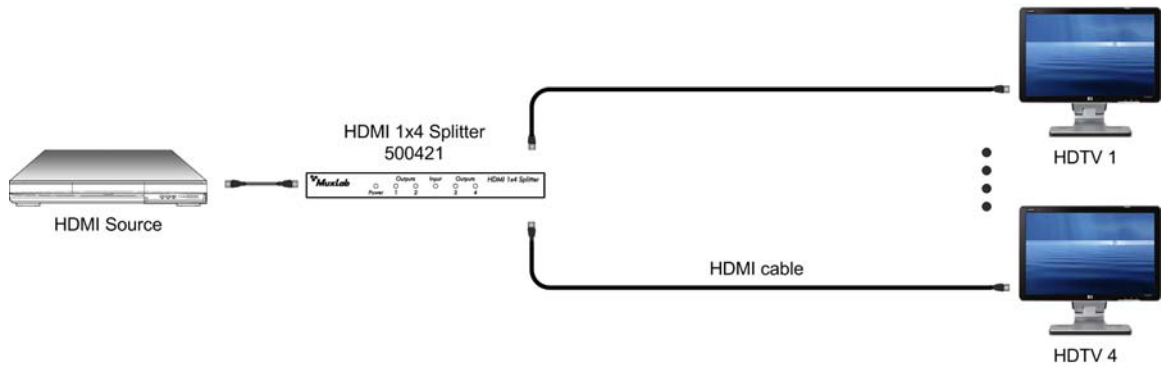

HDMI 1x4 Splitter, 4K 500421

Typical Applications

Rear panel

X-ON Electronics

Largest Supplier of Electrical and Electronic Components

Click to view similar products for [muxlab](#) manufacturer:

Other Similar products are found below :