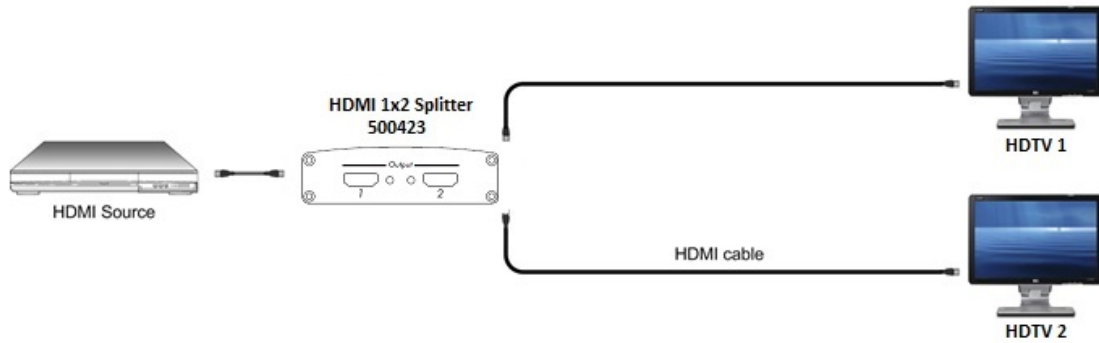

Typical Application