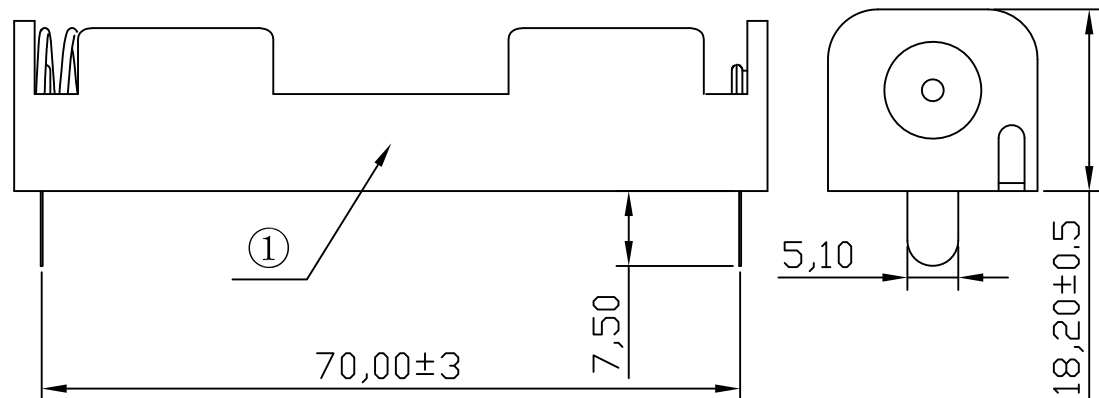

3A-PPS BROWN

3B-PPS BLACK

4A-LCP WHITE

4B-LCP BLACK

UNLESS OTHERWISE SPECIFIED TOLERANCES		MYOUNG 美阳 www.meiyangdz.com	
DECIMALS: X :±0.30 X.X :±0.25 X.XX :±0.20 X.XXX :±0.10	ANGLES: X :±1° X.X :±0.5°	DSND YangFeng	DATE 2021-01-21
WEIGHT:		CHKD ZhouRuicai	DATE 2021-01-21
		APVD XueShunyong	DATE 2021-01-21
SHEET 1 OF 1		SCALE:	SIZE: A4
		UNIT: mm	REV.: A/1
		VIEW:	OBJECT: MY
		TITLE: 电池盒BH-18650-1J Ni DIP针脚加宽	
		PART NO.: BH-18650-A1AJ006	
		DRAW NO.:WD-CP-0119	