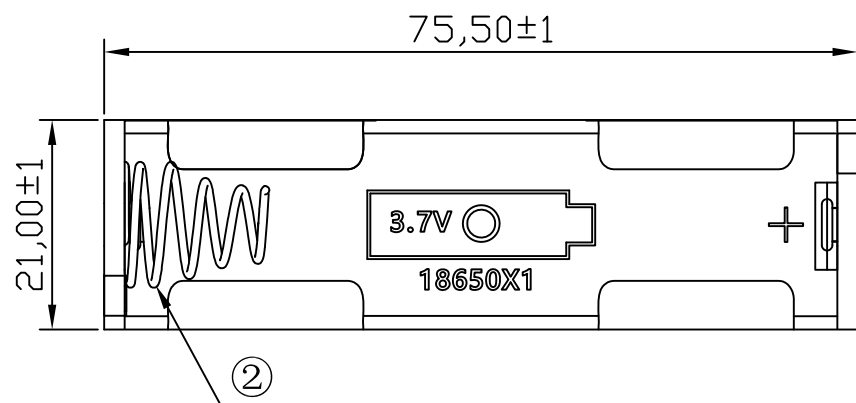

REV.	ECN NO.	REVISED	DATE

NOTE:

1.MATERIAL:

a.HOUSING:PP BLACK

b.SPRING:MUSIC WIRE

(SURFACE PLATING: NI100u"~120u")

SEE ORDERING INFORMATION

2.ELECTRIC:

a.DIELECTRIC VOLTAGE: 270V AC ONE SEC LEVEL

b.OPERATING TEMPERATURE: -10° C~ +100° C

ORDERING INFORMATION

BH-18650-A***006

电池盒

电池型号

DIP 90° TYPE

PLATING:

3A-PPS BROWN

3B-PPS BLACK

4A-LCP WHITE

4B-LCP BLACK

UNLESS OTHERWISE SPECIFIED TOLERANCES		MYOUNG 美阳 www.meiyangdz.com	
DECIMALS: X :±0.30 X.X :±0.25 X.XX :±0.20 X.XXX :±0.10	ANGLES: X :±1° X.X :±0.5°	DSND YangFeng	DATE 2021-01-21
WEIGHT:		CHKD ZhouRuicai	DATE 2021-01-21
		APVD XueShunyong	DATE 2021-01-21
SHEET 1 OF 1		SCALE:	SIZE: A4
		UNIT: mm	REV.: A/1
		VIEW:	OBJECT: MY
		TITLE: 电池盒BH-18650-1J Ni DIP针脚加宽	
		PART NO.: BH-18650-A1AJ006	
		DRAW NO.:WD-CP-0119	