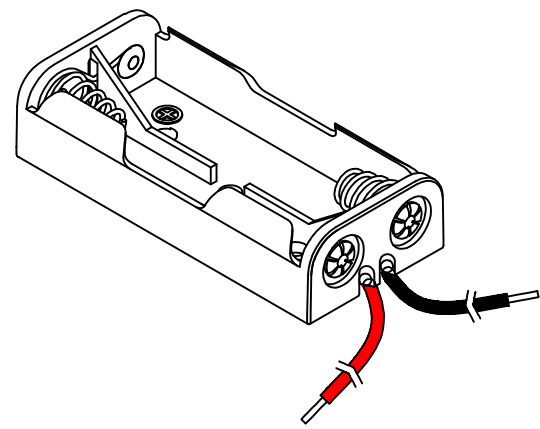

REV.	ECN NO.	REVISED	DATE

NOTE:
 1.MATERIAL:
 a.HOUSING:PP BLACK
 b.SPRING:MUSIC WIRE
 (SURFACE PLATING: Ni100u"~120u")
 SEE ORDERING INFORMATION
 2.ELECTRIC:
 a.DIELECTNIC VOLTAGE: 270V AC ONE SEC LEVEL
 b.OPERATING TEMPERATURE: -10°C~ +100°C

ORDERING INFORMATION
BH-AA-B1AJ015-60

电池盒 ———— 线长 (MM)
 电池型号 ————
 DIP 90° TYPE ————

PLATING:
 A-Au1U"
 J-Ni100U"~120U"
 K-Sn100U"~120U"

MATERIAL:
 1A-PP BLACK
 1B-PA66 BLACK
 2A-PPA BROWN
 2B-PPA BLACK
 3A-PPS BROWN
 3B-PPS BLACK
 4A-LCP WHITE
 4B-LCP BLACK
 5A-PP BLACK
 5B-ABS BLACK