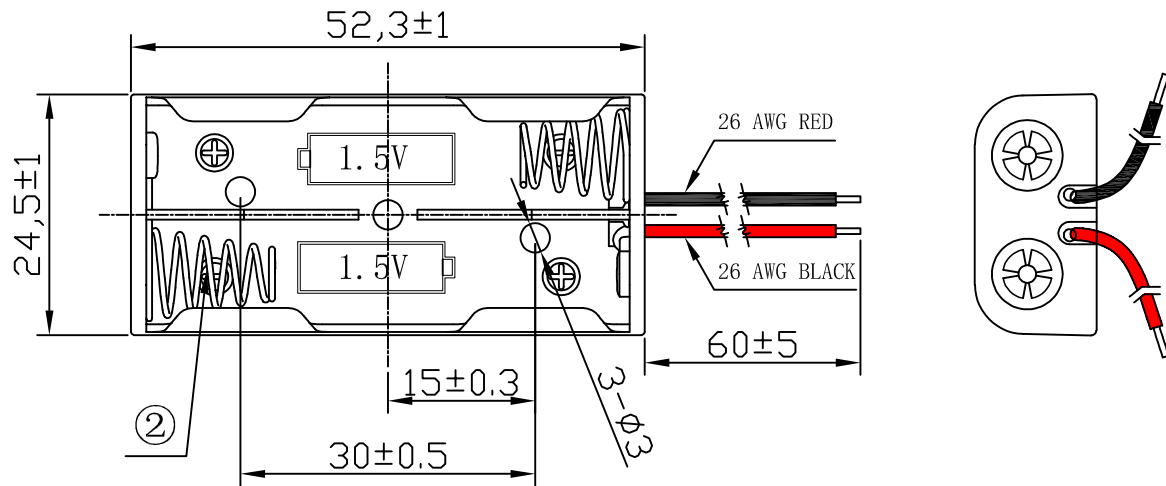

REV.	ECN NO.	REVISED	DATE

NOTE:
 1.MATERIAL:
 a.HOUSING:PP BLACK
 b.SPRING:MUSIC WIRE
 (SURFACE PLATING: Ni100u"~120u")
 SEE ORDERING INFORMATION
 2.ELECTRIC:
 a.DIELECTNIC VOLTAGE: 270V AC ONE SEC LEVEL
 b.OPERATING TEMPERATURE: -10°C~ +100°C

ORDERING INFORMATION
BH-AA-B1AJ015-60

电池盒 ———— 线长 (MM)
 电池型号 ————
 DIP 90° TYPE ————

PLATING:
 A-Au1U"
 J-Ni100U"~120U"
 K-Sn100U"~120U"

MATERIAL:
 1A-PP BLACK
 1B-PA66 BLACK
 2A-PPA BROWN
 2B-PPA BLACK
 3A-PPS BROWN
 3B-PPS BLACK
 4A-LCP WHITE
 4B-LCP BLACK
 5A-PP BLACK
 5B-ABS BLACK

2	SPRING	2	MUSIC WIRE	Ni-Plating
1	HOUSING	1	PP	BLACK
NO.	PART NAME	Q'TY	MATERIAL	PLATING & COLOR

UNLESS OTHERWISE SPECIFIED TOLERANCES		MYOUNG 美用 www.meiyangdz.com	
DECIMALS: X :±0.30 X.X :±0.25 X.XX :±0.20 X.XXX :±0.10	ANGLES: X :±1° X.X :±0.5°	DSND YangFeng	DATE 2022-11-15
WEIGHT:		CHKD ZhouRuicai	DATE 2022-11-15
SHEET 1 OF 1		APVD XueShunyong	DATE 2022-11-15
SCALE:		SIZE: A4	VIEW:
UNIT: mm		REV.: A/0	OBJECT: MY
TITLE: 电池盒BH-AAA-2J (26#线长60mm)		PART NO.: BH-AAA-B1AJ015-60	
DRAW NO.:WD-CP-0129			