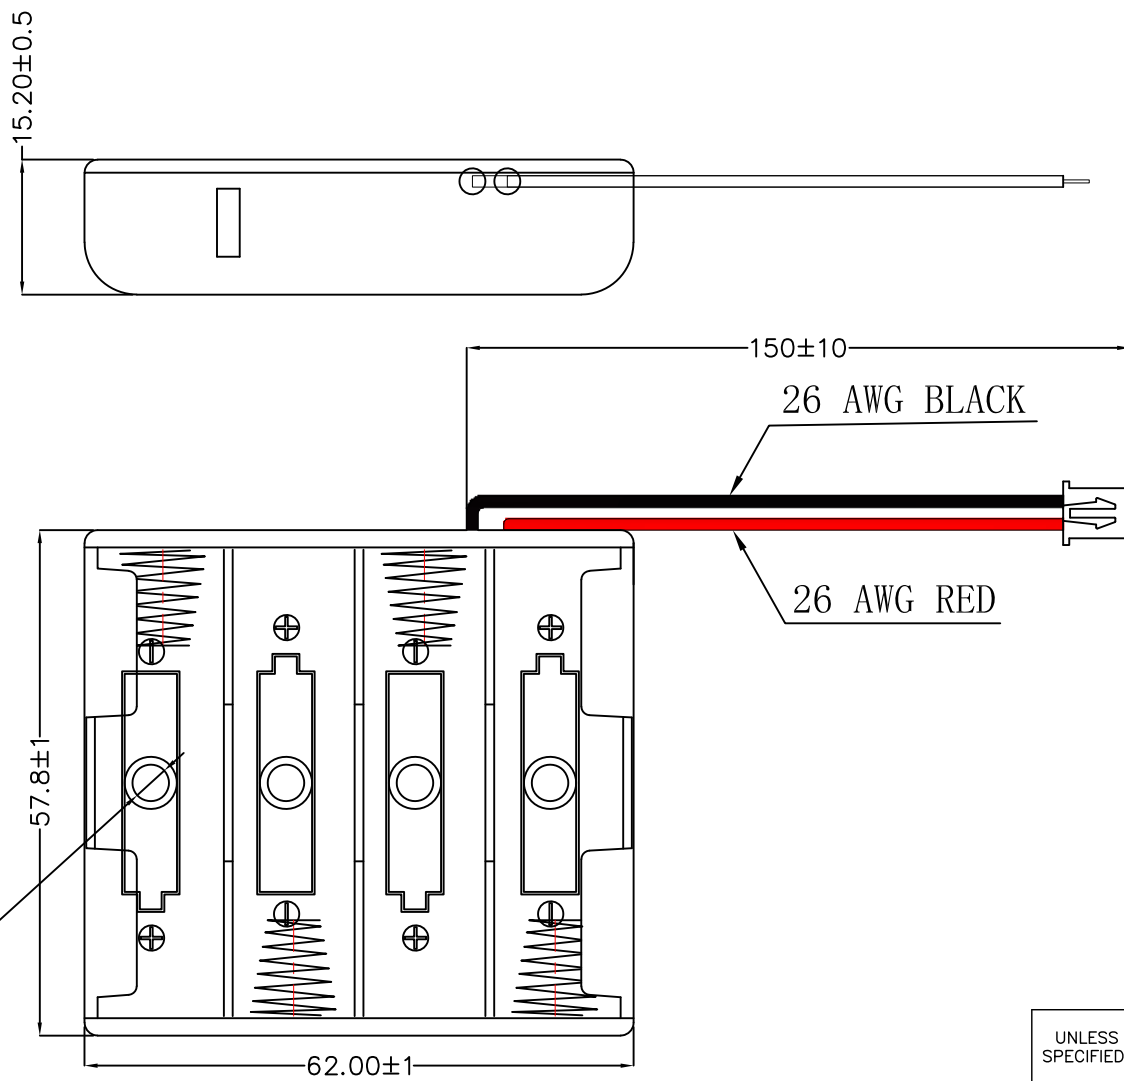

REV.	ECN NO.	REVISED	DATE

技术要求:

- 1、本电池盒能装入各种不同公差5号干电池
- 2、外形按皇鼎尺寸61.5*57*15mm
- 3、五金弹片材料要采用黄铜本色，厚度T=0.15mm±0.05，负极片弹簧碳钢φ0.6mm±0.05
- 4、塑料件材质：黑色PP
- 5、线材AWG26 PVC

ORDERING INFORMATION
BH-AA-B***008

电池盒 — PLATING:
 A-Au1U"
 J-Ni100U"~120U"
 K-Sn100U"~120U"

电池型号 — MATERIAL:
 1A-PBT BLACK
 1B-PA66 BLACK
 2A-PPA BROWN
 2B-PPA BLACK
 3A-PPS BROWN
 3B-PPS BLACK
 4A-LCP WHITE
 4B-LCP BLACK
 5A-PA9T BLACK
 5B-PP BLACK

SMT 180° TYPE

工程部
2020-11-24
H. WANG

UNLESS OTHERWISE SPECIFIED TOLERANCES		MYOUNG 美阳 www.meiyangdz.com	
DECIMALS: X :±0.30 X.X :±0.25 X.XX :±0.20 X.XXX :±0.10	ANGLES: X :±1° X.X :±0.5°	DSND YangFeng	DATE 2020-11-24
WEIGHT:		CHKD ZhouRuicai	DATE 2020-11-24
SHEET 1 OF 1		APVD XueShunyong	DATE 2020-11-24
TITLE: 电池盒BH-AA-4J (26#线长150mm PH2.0反向插头)		SCALE:	VIEW:
PART NO.:		SIZE: A4	BH-AA-B5BJ008
DRAW NO.:WD-CP-0103		UNIT: mm	REV.: A/0
		OBJECT: MY	

2	RIVETS	4	BRASS, T=0.15mm	Plating
1	HOUSING	1	PP	BLACK
NO.	PART NAME	Q'TY	MATERIAL	PLATING & COLOR

X-ON Electronics

Largest Supplier of Electrical and Electronic Components

Click to view similar products for [Coin Cell Battery Holders](#) category: