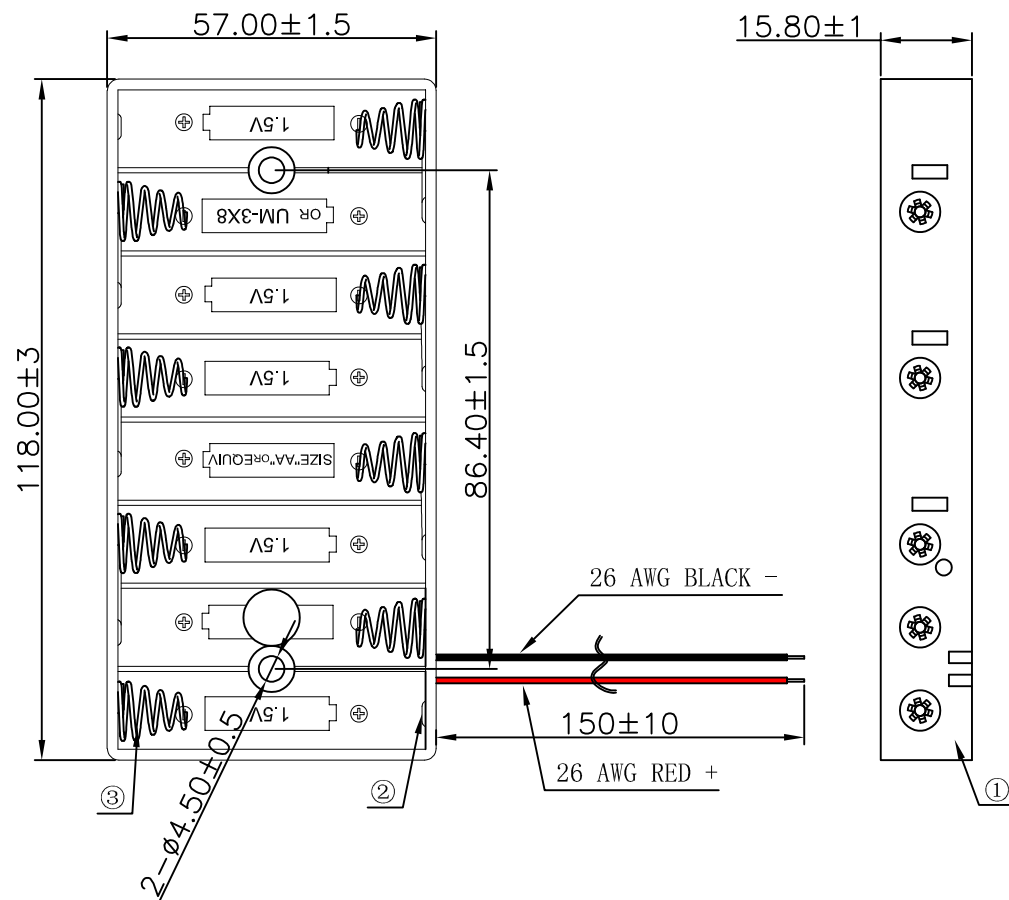

REV.	ECN NO.	REVISED	DATE

NOTE:

1.MATERIAL:

- a.HOUSING:ABS BLACK
- b.SPRING:MUSIC WIRE NI-PLATING
- c.TERMINAL:BRASS
(SURFACE PLATING: natural color)
SEE ORDERING INFORMATION

2.ELECTRIC:

- a.DIELECTRIC VOLTAGE: 270V AC ONE SEC LEVEL
- b.OPERATING TEMPERATURE: -10°C~ +80°C

ORDERING INFORMATION

BH-AA-B5BJ046-150

- 电池盒
- 电池型号
- SMT 180° TYPE
- 线长MM
- PLATING:
A-Au1U"
J-Ni-PLATING
K-Sn-PLATING
- MATERIAL:
1A-PP BLACK
1B-PA66 BLACK
2A-PPA BROWN
2B-PPA BLACK
3A-PPS BROWN
3B-PPS BLACK
4A-LCP WHITE
4B-LCP BLACK
5B-ABS BLACK

UNLESS OTHERWISE SPECIFIED TOLERANCES		MYOUNG 美阳 www.meiyangdz.com	
DECIMALS: X :±0.30 X.X :±0.25 X.XX :±0.20 X.XXX :±0.10	ANGLES: X :±1° X.X :±0.5°	DSND YangFeng	DATE 2023-04-03
WEIGHT:		CHKD ZhouRuicai	DATE 2023-04-03
		APVD XueShunyong	DATE 2023-04-03
SHEET 1 OF 1		SCALE:	SIZE: A4
		UNIT: mm	REV.: A/1
		VIEW:	OBJECT: MY
		TITLE: 电池盒BH-AA-8J (26#红黑线长150MM剥皮上锡3MM)	
		PART NO.: BH-AA-B5BJ046-150	
		DRAW NO.:WD-CP-0293	