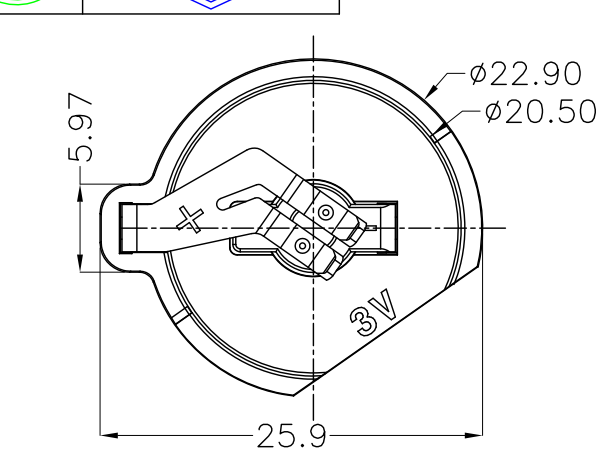

REV.	ECN NO.	REVISED	DATE

NOTE:  
 1.MATERIAL:  
 a.HOUSING:PBT  
 b.CONTACT:Mn Steel  
 (SURFACE PLATING: Ni100u"~120u")  
 SEE ORDERING INFORMATION  
 2.ELECTRIC:  
 a.CONTACT RESISTANCE: 30 MILLIOHMS MAX  
 b.INSULATION RESISTANCE: 1000 MEGA OHMS MIN  
 c.DIELECTNIC VOLTAGE: 500V AC ONE SEC LEVEL  
 d.OPERATING TEMPERATURE: -25°C~ +85°C

ORDERING INFORMATION

BS-03-A\*\*\*005

电池座系列

BS-03系列

DIP 90° TYPE

PLATING:  
 A-Au1U"  
 J-Ni100U"~120U"  
 K-Sn100U"~120U"

MATERIAL:  
 1A-PBT BLACK  
 1B-PA66 BLACK  
 2A-PPA BROWN  
 2B-PPA BLACK  
 3A-PPS BROWN  
 3B-PPS BLACK  
 4A-LCP WHITE  
 4B-LCP BLACK

3	TERMINAL(-)	1	Mn Steel, T=0.50mm	Ni Plating
2	TERMINAL(+)	1	Mn Steel, T=0.50mm	Ni Plating
1	HOUSING	1	PBT	BLACK
NO.	PART NAME	Q'TY	MATERIAL	PLATING & COLOR

UNLESS OTHERWISE SPECIFIED TOLERANCES		<b>MYOUNG 美阳</b> <a href="http://www.meiyangdz.com">www.meiyangdz.com</a>	
DECIMALS: X :±0.30 X.X :±0.25 X.XX :±0.20 X.XXX :±0.10	ANGLES: X :±1° X.X :±0.5°	DSND YangFeng	DATE 2017-07-16
WEIGHT: 1.90g		CHKD ZhouRuicai	DATE 2017-07-16
SHEET 1 OF 1		APVD XueShunyong	DATE 2017-07-16
UNIT: mm	REV.: A/0	SCALE: 2:1	SIZE: A4
OBJECT: MY	DRAW NO.:MJ-CP-0146	VIEW:	TITLE: BS-2032-3-2
		PART NO.: BS-03-A1AJ005	