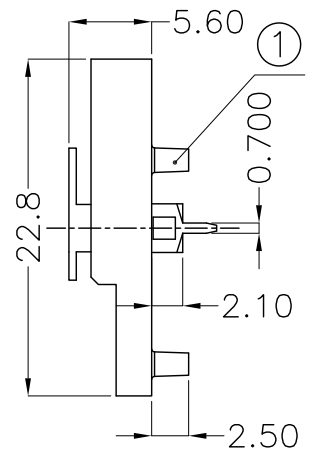

REV.	ECN NO.	REVISED	DATE

NOTE:  
 1.MATERIAL:  
 a.HOUSING:PBT  
 b.CONTACT:Mn Steel  
 (SURFACE PLATING: Ni100u"~120u")  
 SEE ORDERING INFORMATION  
 2.ELECTRIC:  
 a.CONTACT RESISTANCE: 30 MILLIOHMS MAX  
 b.INSULATION RESISTANCE: 1000 MEGA OHMS MIN  
 c.DIELECTNIC VOLTAGE: 500V AC ONE SEC LEVEL  
 d.OPERATING TEMPERATURE: -25°C~ +85°C

ORDERING INFORMATION

BS-03-A\*\*\*005

电池座系列

BS-03系列

DIP 90° TYPE

PLATING:  
 A-Au1U"  
 J-Ni100U"~120U"  
 K-Sn100U"~120U"

MATERIAL:  
 1A-PBT BLACK  
 1B-PA66 BLACK  
 2A-PPA BROWN  
 2B-PPA BLACK  
 3A-PPS BROWN  
 3B-PPS BLACK  
 4A-LCP WHITE  
 4B-LCP BLACK

3	TERMINAL(-)	1	Mn Steel, T=0.50mm	Ni Plating
2	TERMINAL(+)	1	Mn Steel, T=0.50mm	Ni Plating
1	HOUSING	1	PBT	BLACK
NO.	PART NAME	Q'TY	MATERIAL	PLATING & COLOR

UNLESS OTHERWISE SPECIFIED TOLERANCES		<b>MYOUNG 美阳</b> <a href="http://www.meiyangdz.com">www.meiyangdz.com</a>	
DECIMALS: X :±0.30 X.X :±0.25 X.XX :±0.20 X.XXX :±0.10	ANGLES: X :±1° X.X :±0.5°	DSND YangFeng	DATE 2017-07-16
WEIGHT: 1.90g		CHKD ZhouRuicai	DATE 2017-07-16
SHEET 1 OF 1		APVD XueShunyong	DATE 2017-07-16
UNIT: mm	REV.: A/0	SCALE: 2:1	SIZE: A4
OBJECT: MY	DRAW NO.:MJ-CP-0146	VIEW:	TITLE: BS-2032-3-2
		PART NO.: BS-03-A1AJ005	