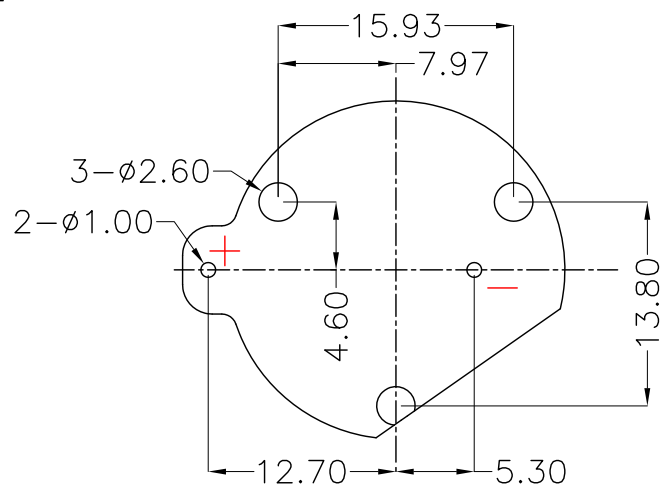

ORDERING INFORMATION

BS-03-A\*\*\*005

电池座系列

BS-03系列

DIP 90° TYPE

PLATING:  
 A-Au1U"  
 J-Ni100U"~120U"  
 K-Sn100U"~120U"

MATERIAL:  
 1A-PBT BLACK  
 1B-PA66 BLACK  
 2A-PPA BROWN  
 2B-PPA BLACK  
 3A-PPS BROWN  
 3B-PPS BLACK  
 4A-LCP WHITE  
 4B-LCP BLACK

3	TERMINAL(-)	1	Mn Steel, T=0.50mm	Ni Plating
2	TERMINAL(+)	1	Mn Steel, T=0.50mm	Ni Plating
1	HOUSING	1	PBT	BLACK
NO.	PART NAME	Q'TY	MATERIAL	PLATING & COLOR

UNLESS OTHERWISE SPECIFIED TOLERANCES		<b>MYOUNG 美阳</b> <a href="http://www.meiyangdz.com">www.meiyangdz.com</a>	
DECIMALS: X :±0.30 X.X :±0.25 X.XX :±0.20 X.XXX :±0.10	ANGLES: X :±1° X.X :±0.5°	DSND YangFeng	DATE 2017-07-16
WEIGHT: 1.90g		CHKD ZhouRuicai	DATE 2017-07-16
SHEET 1 OF 1		APVD XueShunyong	DATE 2017-07-16
UNIT: mm	REV.: A/0	SCALE: 2:1	SIZE: A4
OBJECT: MY	DRAW NO.:MJ-CP-0146	VIEW:	TITLE: BS-2032-3-2
		PART NO.: BS-03-A1AJ005	