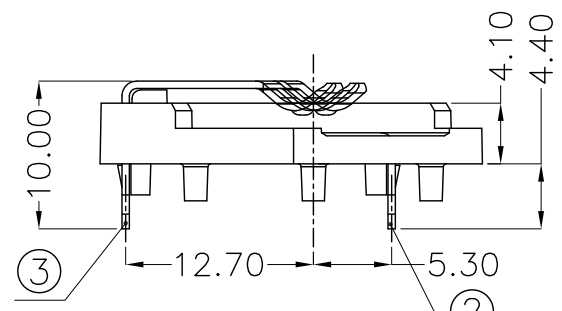

ORDERING INFORMATION

BS-03-A\*\*\*005

电池座系列

BS-03系列

DIP 90° TYPE

PLATING:  
 A-Au1U"  
 J-Ni100U"~120U"  
 K-Sn100U"~120U"

MATERIAL:  
 1A-PBT BLACK  
 1B-PA66 BLACK  
 2A-PPA BROWN  
 2B-PPA BLACK  
 3A-PPS BROWN  
 3B-PPS BLACK  
 4A-LCP WHITE  
 4B-LCP BLACK

3	TERMINAL(-)	1	Mn Steel, T=0.50mm	Ni Plating
2	TERMINAL(+)	1	Mn Steel, T=0.50mm	Ni Plating
1	HOUSING	1	PBT	BLACK
NO.	PART NAME	Q'TY	MATERIAL	PLATING & COLOR

UNLESS OTHERWISE SPECIFIED TOLERANCES		<b>MYOUNG 美阳</b> <a href="http://www.meiyangdz.com">www.meiyangdz.com</a>	
DECIMALS: X :±0.30 X.X :±0.25 X.XX :±0.20 X.XXX :±0.10	ANGLES: X :±1° X.X :±0.5°	DSND YangFeng	DATE 2017-07-16
WEIGHT: 1.90g		CHKD ZhouRuicai	DATE 2017-07-16
SHEET 1 OF 1		APVD XueShunyong	DATE 2017-07-16
UNIT: mm	REV.: A/0	SCALE: 2:1	SIZE: A4
OBJECT: MY	DRAW NO.:MJ-CP-0146	VIEW:	TITLE: BS-2032-3-2
		PART NO.: BS-03-A1AJ005	