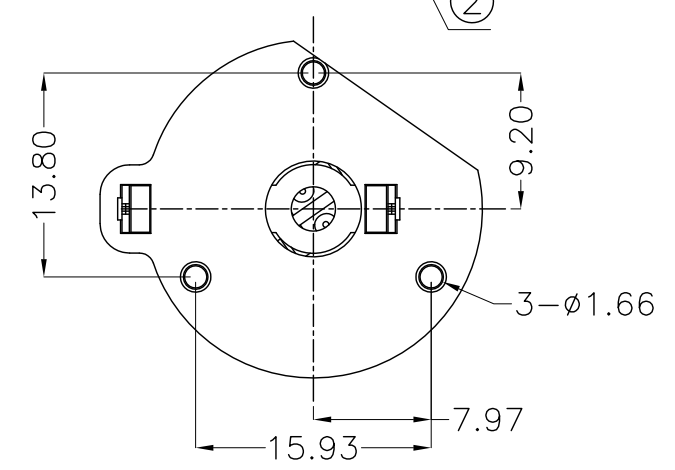

REV.	ECN NO.	REVISED	DATE

NOTE:  
 1.MATERIAL:  
 a.HOUSING:PBT  
 b.CONTACT:Mn Steel  
 (SURFACE PLATING: Ni100u"~120u")  
 SEE ORDERING INFORMATION  
 2.ELECTRIC:  
 a.CONTACT RESISTANCE: 30 MILLIOHMS MAX  
 b.INSULATION RESISTANCE: 1000 MEGA OHMS MIN  
 c.DIELECTNIC VOLTAGE: 500V AC ONE SEC LEVEL  
 d.OPERATING TEMPERATURE: -25°C~ +85°C

ORDERING INFORMATION

BS-03-A\*\*\*005

电池座系列

BS-03系列

DIP 90° TYPE

PLATING:  
 A-Au1U"  
 J-Ni100U"~120U"  
 K-Sn100U"~120U"

MATERIAL:  
 1A-PBT BLACK  
 1B-PA66 BLACK  
 2A-PPA BROWN  
 2B-PPA BLACK  
 3A-PPS BROWN  
 3B-PPS BLACK  
 4A-LCP WHITE  
 4B-LCP BLACK

3	TERMINAL(-)	1	Mn Steel, T=0.50mm	Ni Plating
2	TERMINAL(+)	1	Mn Steel, T=0.50mm	Ni Plating
1	HOUSING	1	PBT	BLACK
NO.	PART NAME	Q'TY	MATERIAL	PLATING & COLOR

UNLESS OTHERWISE SPECIFIED TOLERANCES		<b>MYOUNG 美阳</b> <a href="http://www.meiyangdz.com">www.meiyangdz.com</a>	
DECIMALS: X :±0.30 X.X :±0.25 X.XX :±0.20 X.XXX :±0.10	ANGLES: X :±1° X.X :±0.5°	DSND YangFeng	DATE 2017-07-16
WEIGHT: 1.90g		CHKD ZhouRuicai	DATE 2017-07-16
SHEET 1 OF 1		APVD XueShunyong	DATE 2017-07-16
UNIT: mm	REV.: A/0	SCALE: 2:1	SIZE: A4
OBJECT: MY	DRAW NO.:MJ-CP-0146	VIEW:	TITLE: BS-2032-3-2
		PART NO.: BS-03-A1AJ005	